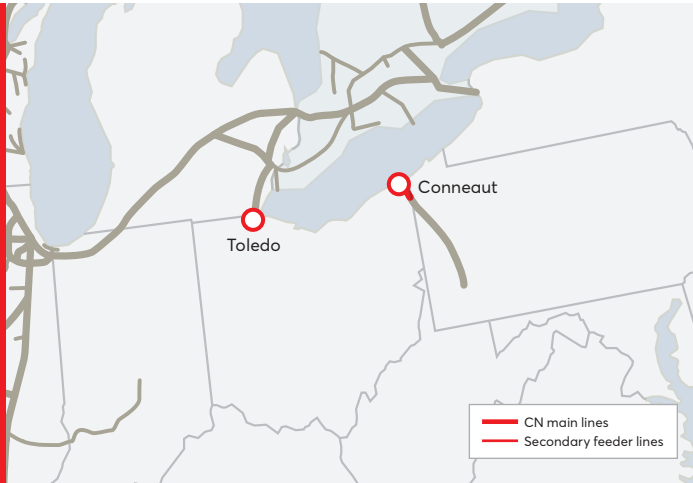

Ohio

CN Assistant Superintendent **Landon Frye**, CN Manager of Public Works **Thomas Brasseur**, Ohio Congresswoman Marcy Kaptur, CN Superintendent **Herman Searcy-Plunkett**, and CN Director of U.S. Government Affairs **Andrea Niethold** meet to discuss CN's local footprint and contributions to the Midwest economy.

OHIO IN NUMBERS

As at December 31, 2022

51
railroaders employed

US$4M
capital investments*

4
route miles operated

US$192K
taxes paid

US$92M
local spending

US$30K
community partnerships

TOP THREE COMMODITIES

- Iron Ore
- Automotive
- Petroleum

CN's track extends to a yard in Toledo for interchange with eastern railroads. With a focus on local interests and the ability to link industries, extending our reach and providing flexibility, we count on our subsidiaries, the Bessemer and Lake Erie Railroad (BLE) and Grand Trunk Western Railroad (GTW), to help us deliver in Ohio. The BLE connects at Conneaut docks.

Network Investments

Over the past decade, CN has invested about US$60 million to build and maintain a safe and efficient network in Ohio and to support our supply chain partners. The program focused on the maintenance of Great Lakes Fleet vessels and track infrastructure.

Community Partnerships

In 2022, CN contributed to several Ohio-based organizations, including:

AMERICA IN BLOOM As part of our *EcoConnexions From the Ground Up* program, CN donated to Ohio-based America in Bloom to promote beautification in the communities we serve in the U.S. through education and community involvement by encouraging the use of flowers, plants, trees and other environmental and lifestyle enhancements.

EQUALITY TOLEDO CN's PRIDE Employee Resource Group supports Equality Toledo's vision of a city where everyone is treated with dignity and respect and where all people live freely regardless of sexual orientation or gender identity or gender expression. Equality Toledo also runs a food pantry to serve the food-insecure LGBTQ+ community and their families in Greater Toledo.

TOLEDO SCIENCE CENTER CN is a proud sponsor of Girl Power programming at Imagination Station at the Toledo Science Center to help encourage girls to explore science, technology, engineering and math.

*excludes allocation of rolling stock

YOUR CN CONTACT

Kevin Donahue, Government Affairs U.S.
773-909-8805 | kevin.donahue@cn.ca