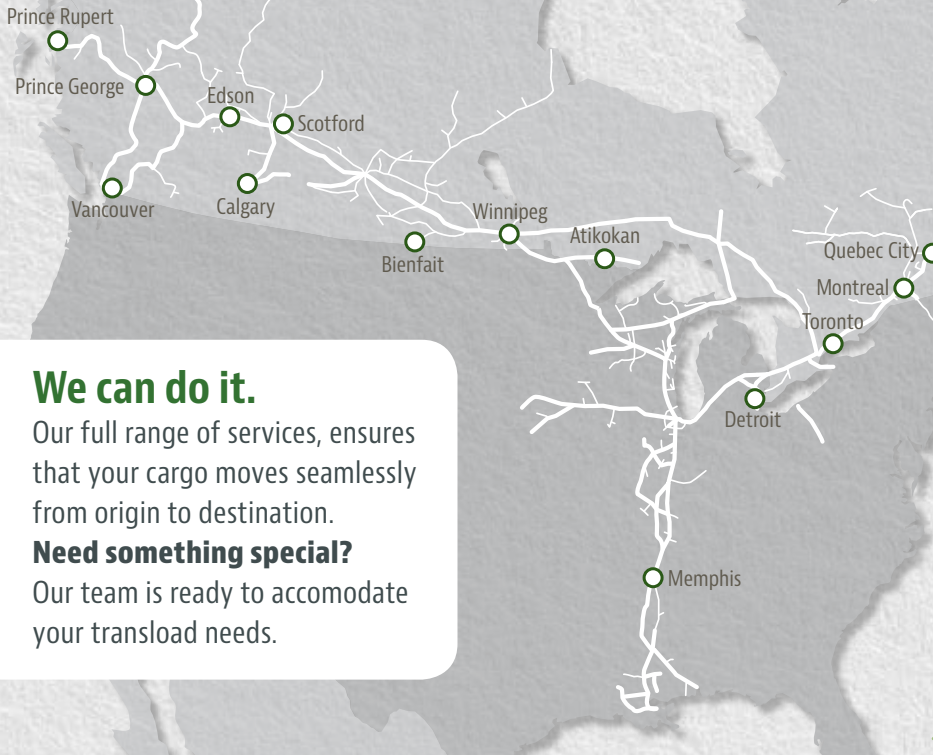

Distribution
Services

Forest Products

CN is the largest carrier of Forest Products in North America. From raw material to renewable and recyclable resources we help bring these products to homes and businesses around the world. Our **Forest Product Distribution** facilities are centrally located with easy access to and from major highways and close to customer markets. Our rapid service, extensive reach and reliability give your supply chain the competitive advantage.

We can do it.

Our full range of services, ensures that your cargo moves seamlessly from origin to destination.

Need something special?

Our team is ready to accomodate your transload needs.

Services

blocking/bracing
brokerage
container loading/unloading
cross-dock
EDI
inventory management
load adjustments
mobile transport tray (MTT)
storage
trucking and delivery

Equipment

forklift
loader
mobile platform
portable ramp
railcar mover
reach stacker
scale
shunt truck

Car types

boxcar
bulkhead flatcar
centerbeam
container
flatcar
gondola
hopper

Truck types

B-train
container on chassis
dry van
flatbed