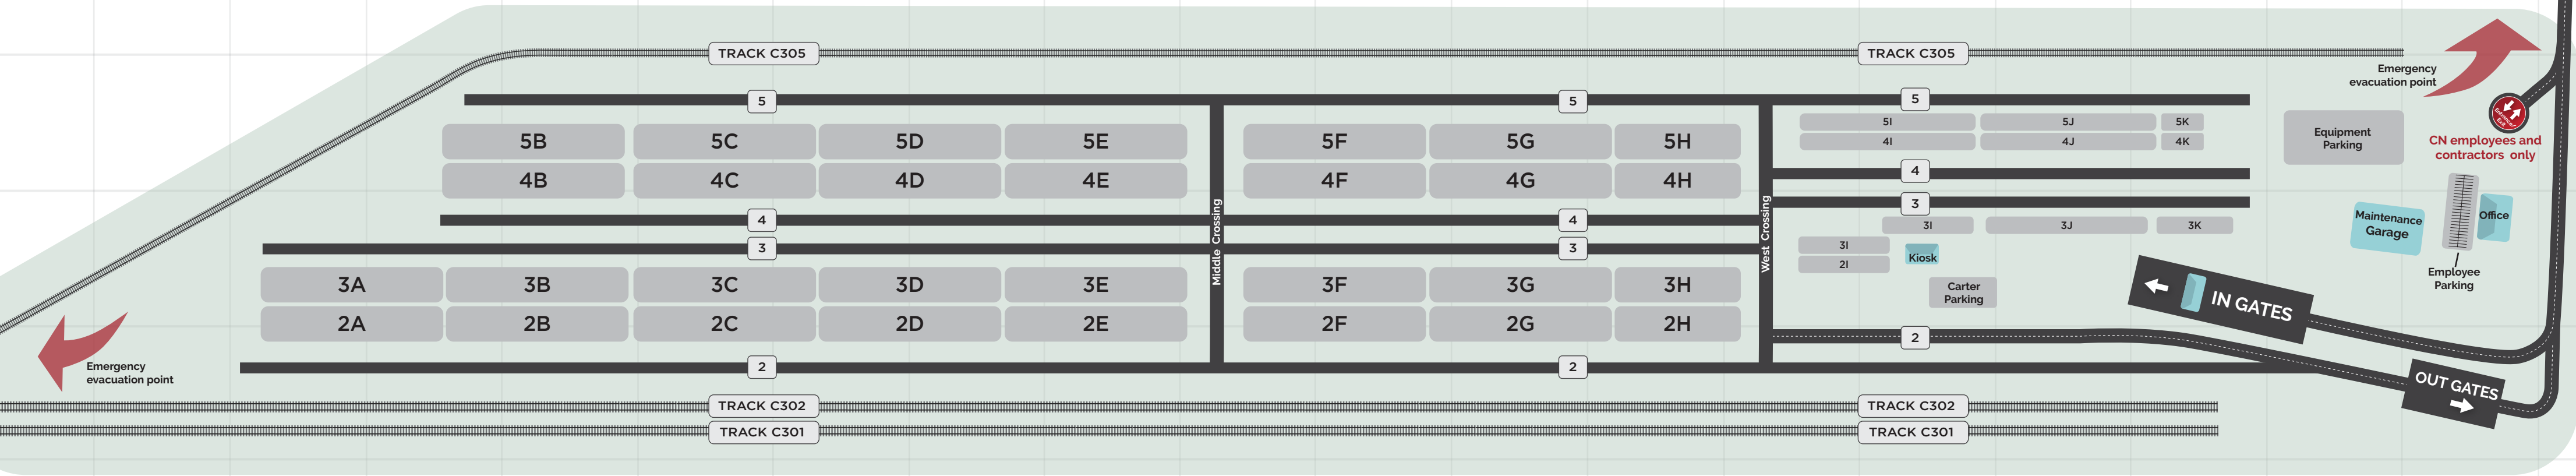

Malport Intermodal Terminal | MISSISSAUGA Ontario
7675 Torbram Road, L4T 4G9

Terminal Hours

Open 24 hours a day -
7 days a week.

Horn Signals

ONE - STOP
TWO -- PULL FORWARD
THREE --- BACK UP

Torbram Road

CN employees and contractors only