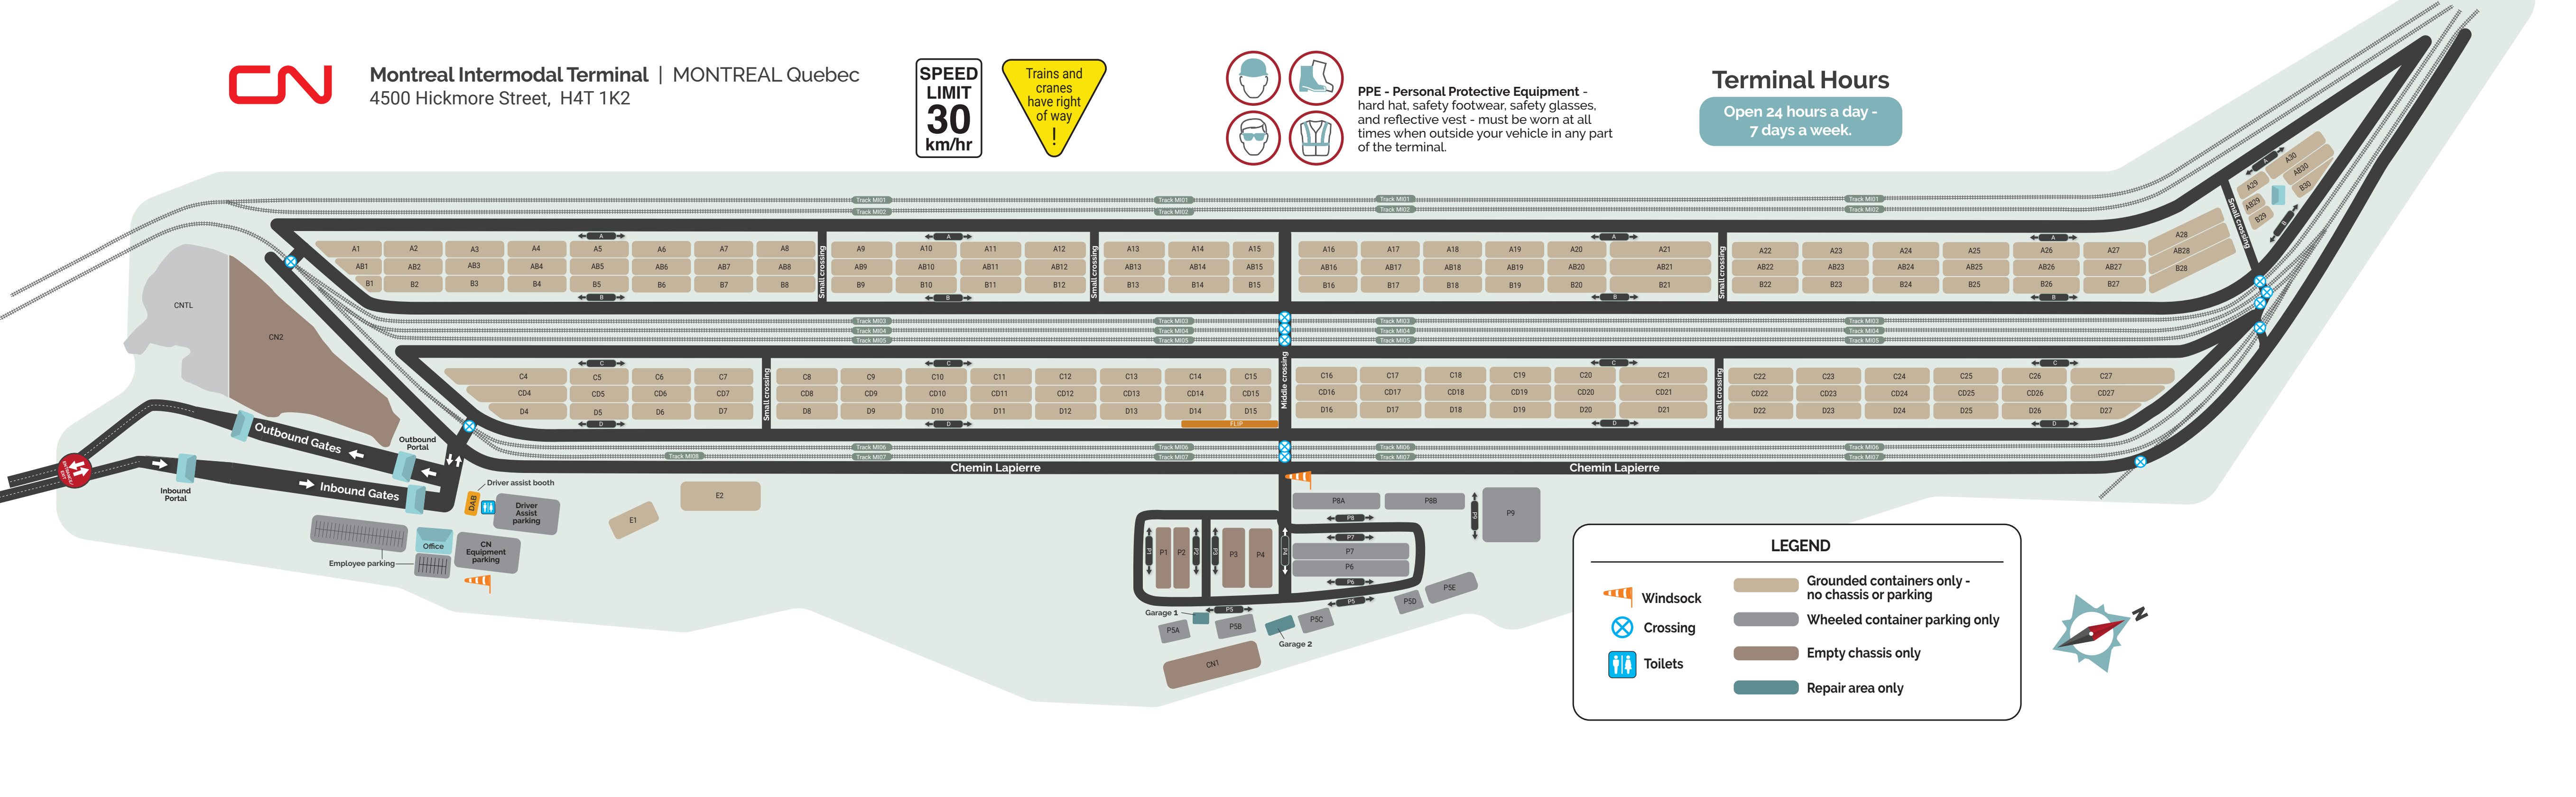

**Montreal Intermodal Terminal | MONTREAL Quebec**  
4500 Hickmore Street, H4T 1K2

**SPEED LIMIT**  
**30**  
km/hr

**PPE - Personal Protective Equipment** - hard hat, safety footwear, safety glasses, and reflective vest - must be worn at all times when outside your vehicle in any part of the terminal.

**Terminal Hours**

Open 24 hours a day - 7 days a week.

**LEGEND**

- Windsock
- Crossing
- Toilets
- Grounded containers only - no chassis or parking
- Wheeled container parking only
- Empty chassis only
- Repair area only