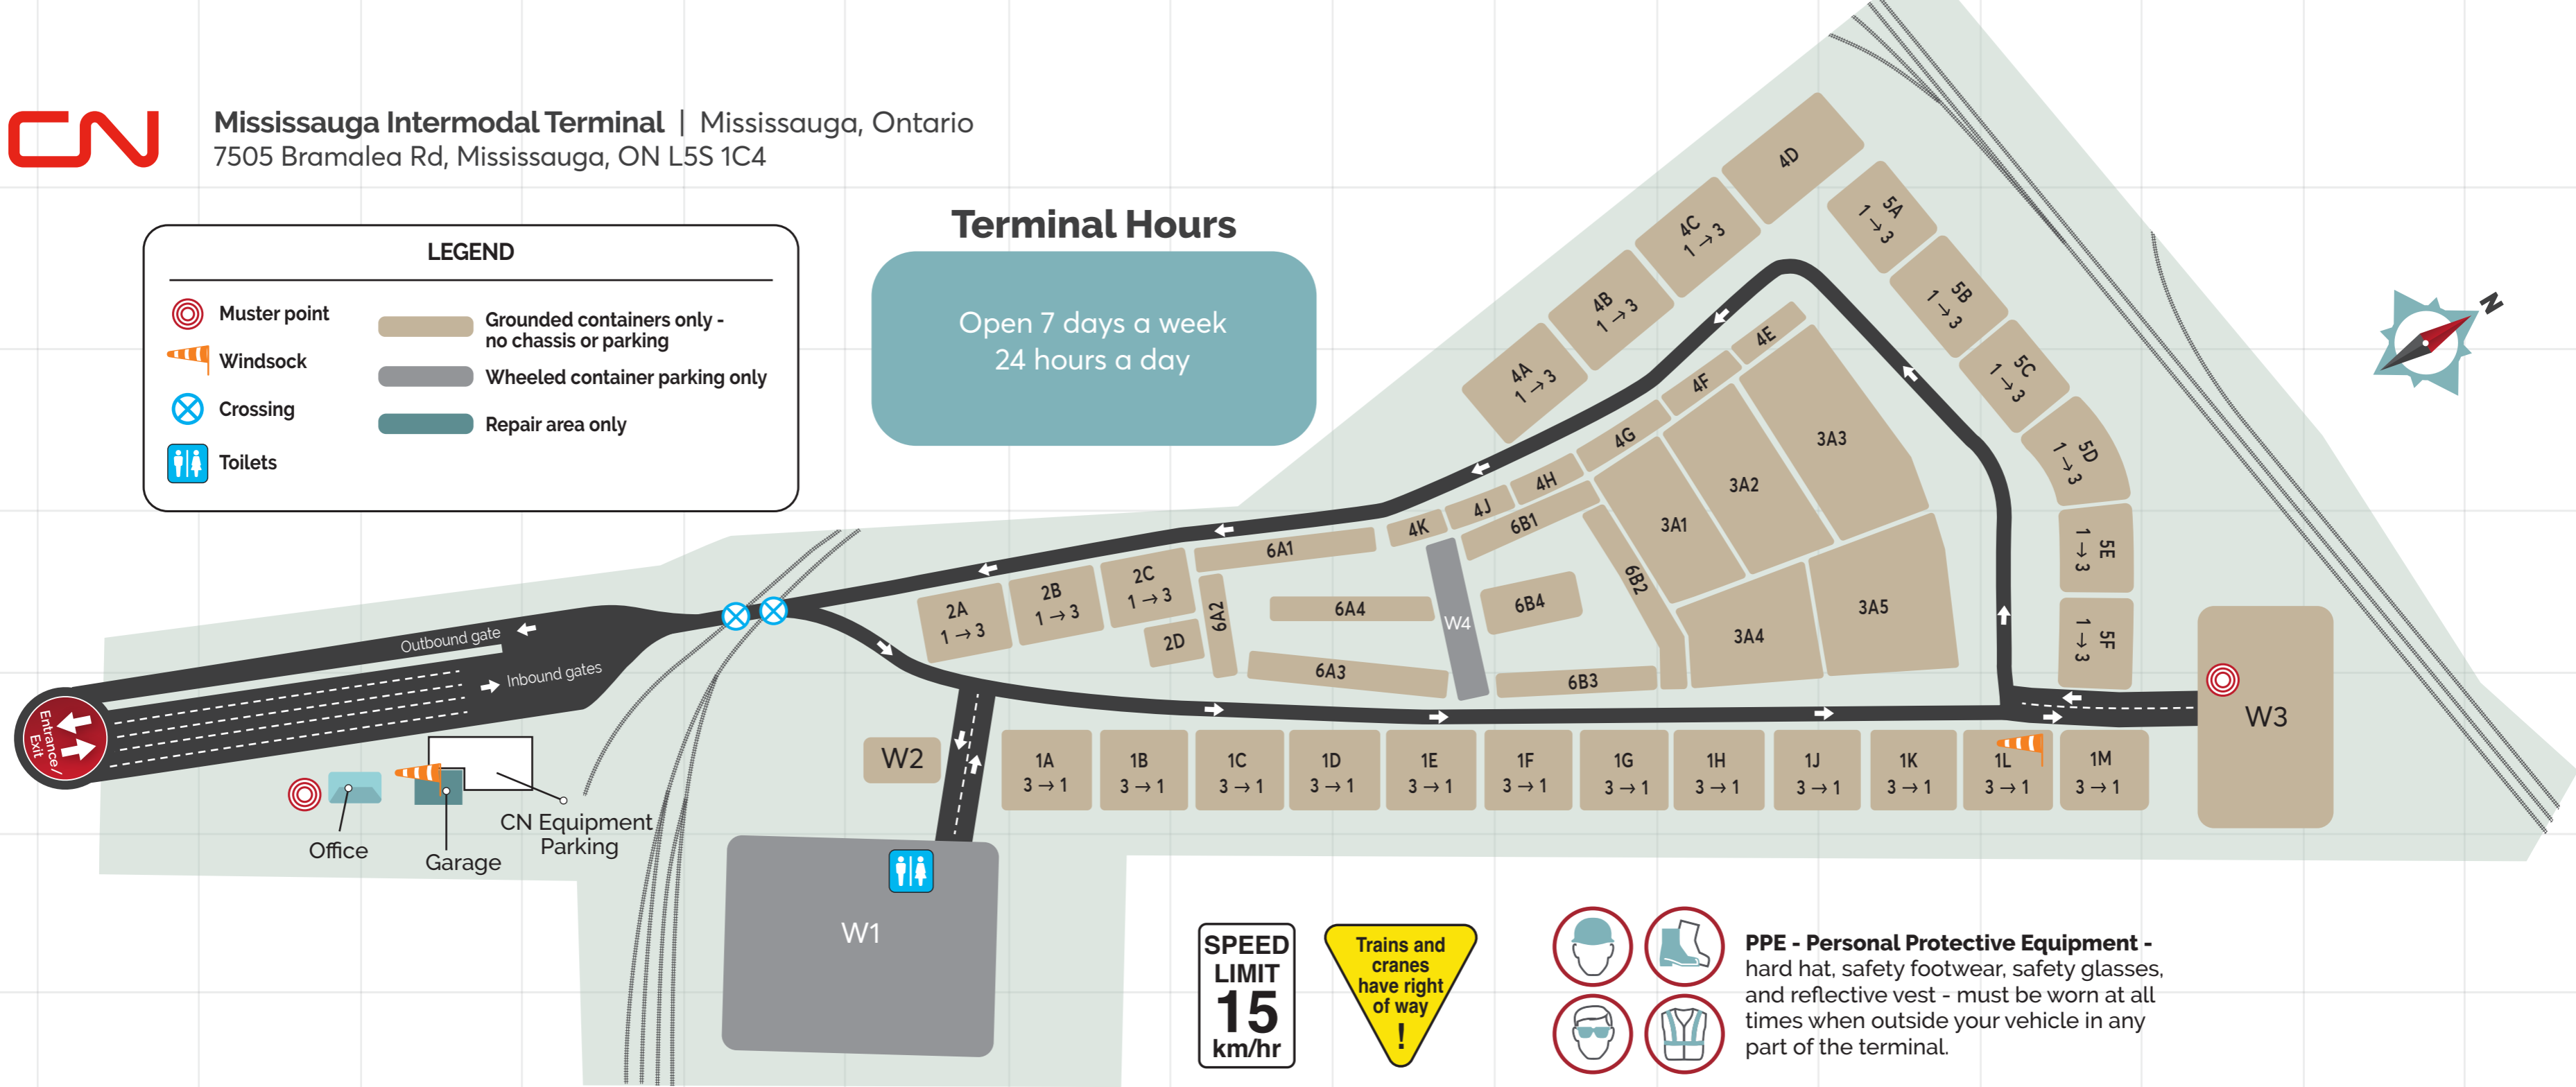

Mississauga Intermodal Terminal | Mississauga, Ontario
7505 Bramalea Rd, Mississauga, ON L5S 1C4

LEGEND

- Muster point
- Windsock
- Crossing
- Toilets
- Grounded containers only - no chassis or parking
- Wheeled container parking only
- Repair area only

Terminal Hours

Open 7 days a week
24 hours a day

SPEED LIMIT
15
km/hr

Trains and cranes have right of way!

PPE - Personal Protective Equipment - hard hat, safety footwear, safety glasses, and reflective vest - must be worn at all times when outside your vehicle in any part of the terminal.