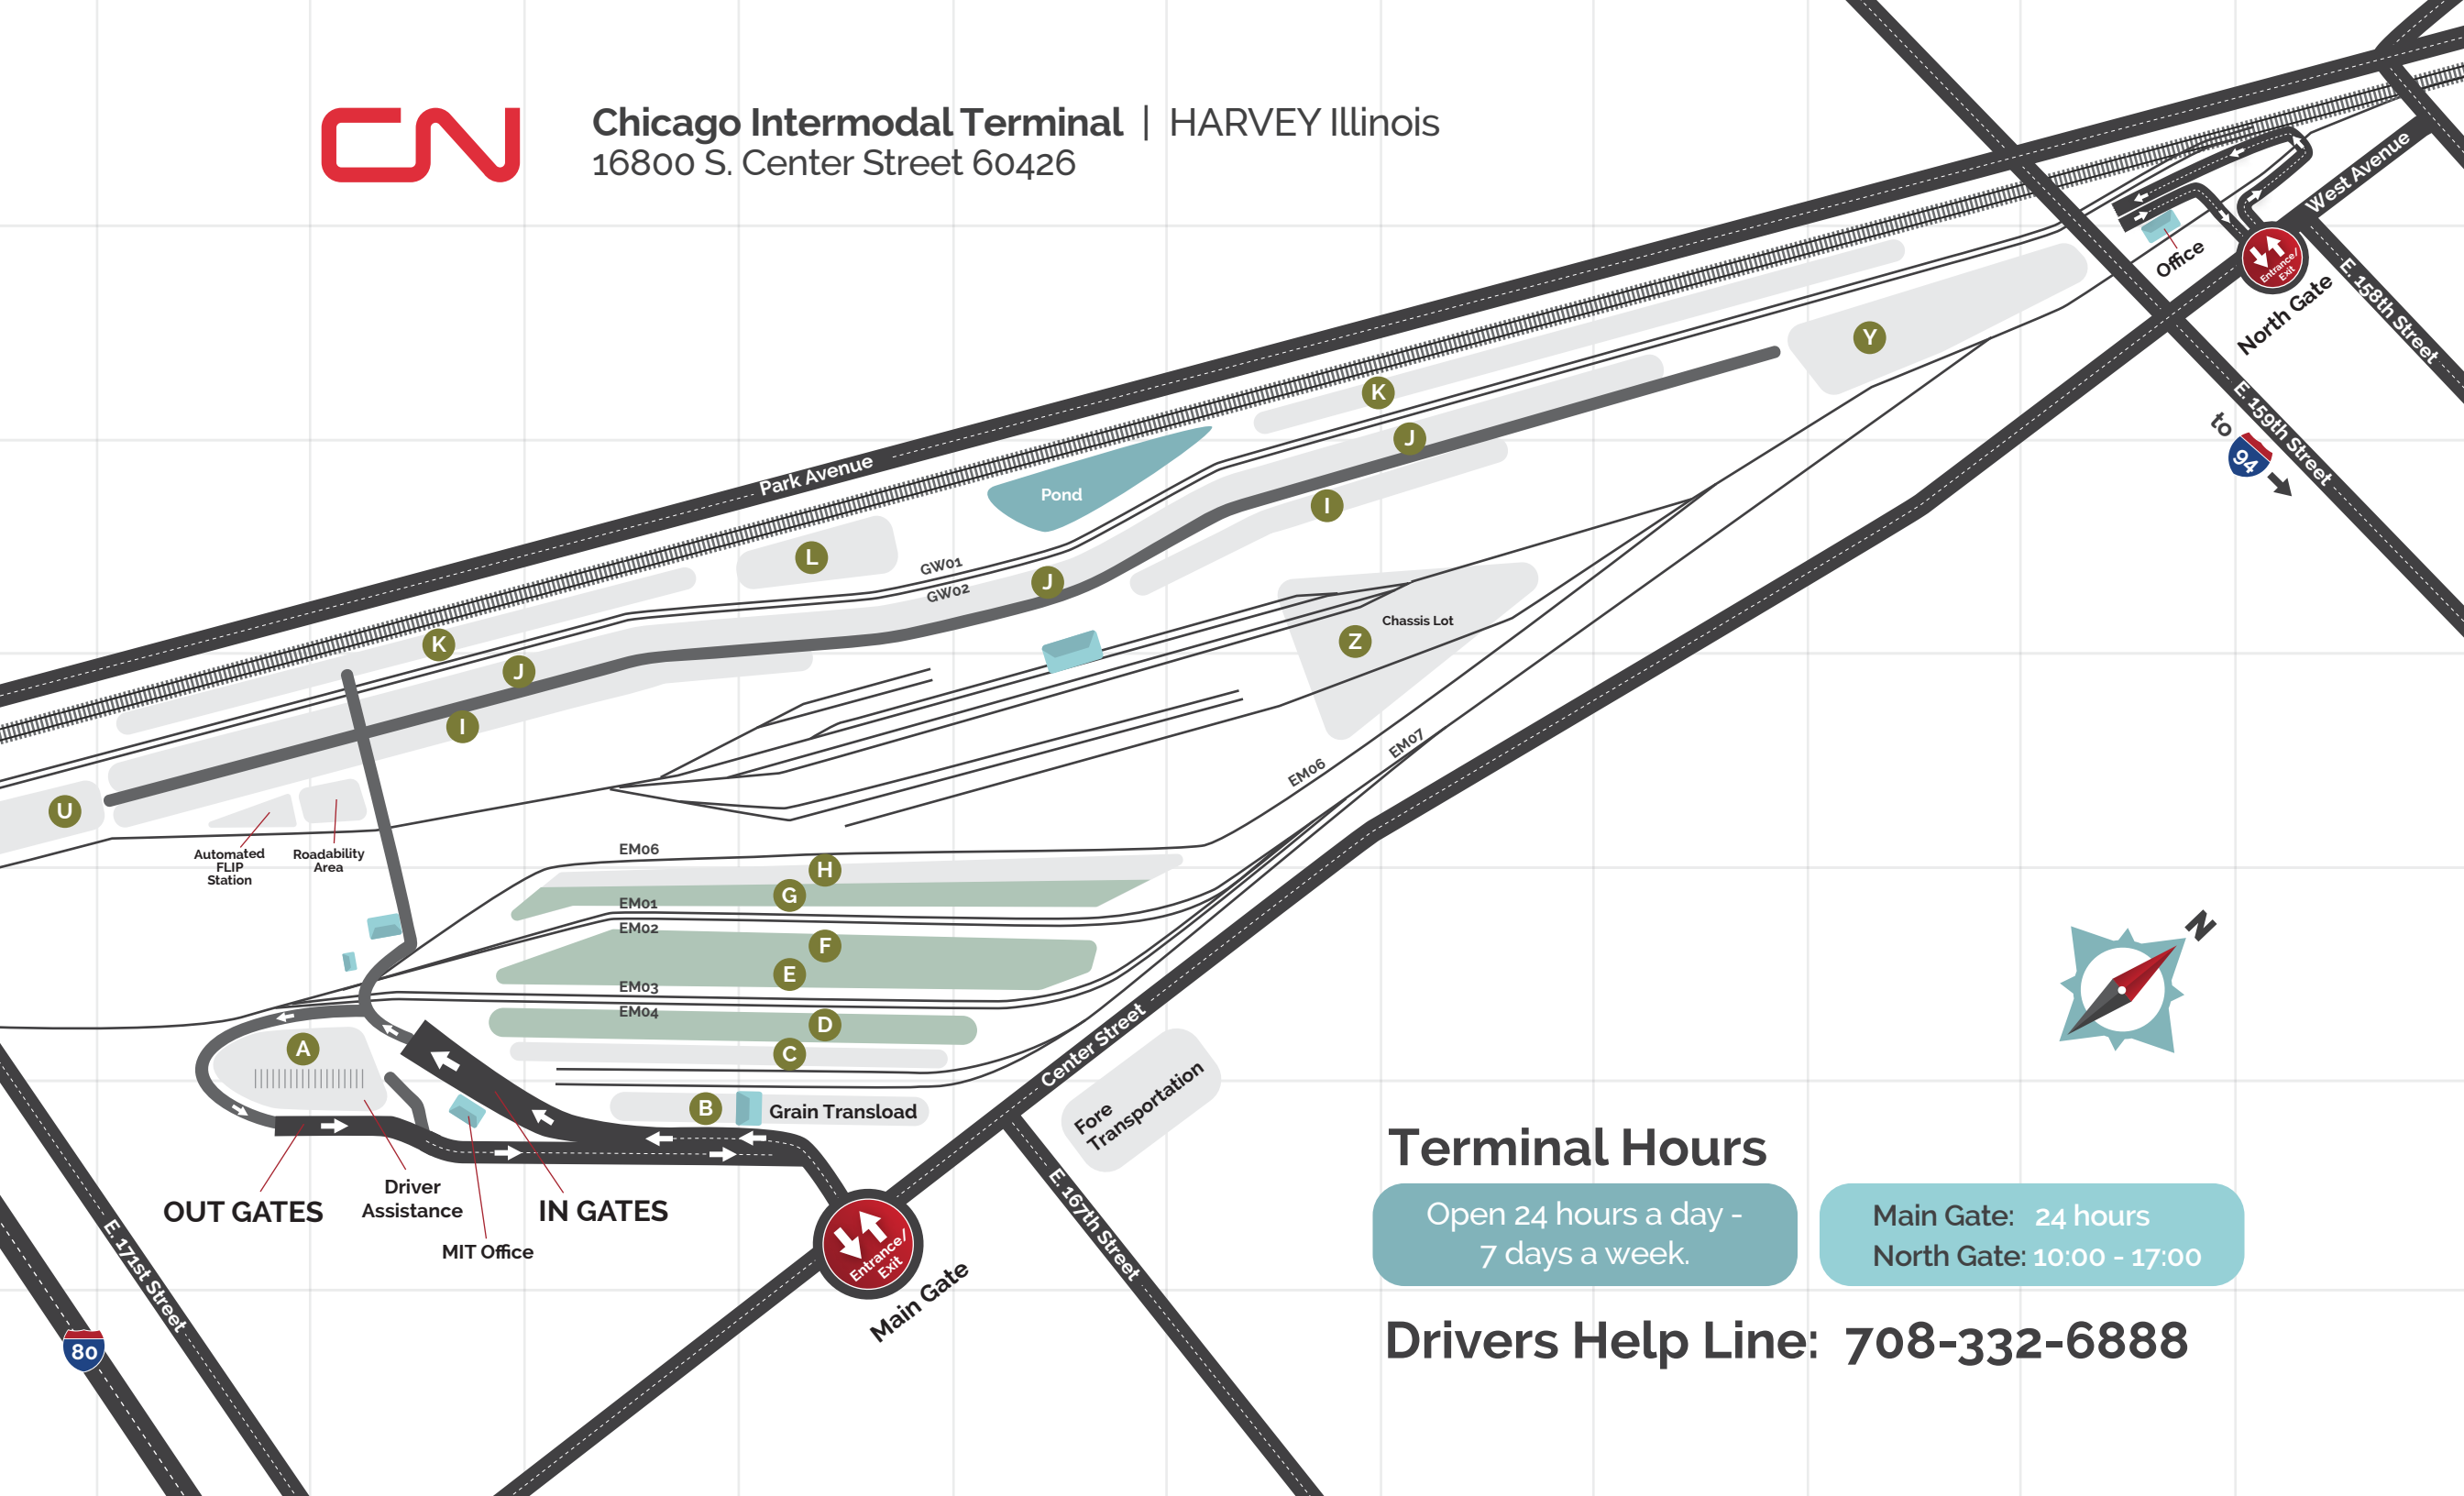

Chicago Intermodal Terminal | HARVEY Illinois
 16800 S. Center Street 60426

Terminal Hours

Open 24 hours a day -
7 days a week.

Main Gate: 24 hours
 North Gate: 10:00 - 17:00

Drivers Help Line: 708-332-6888