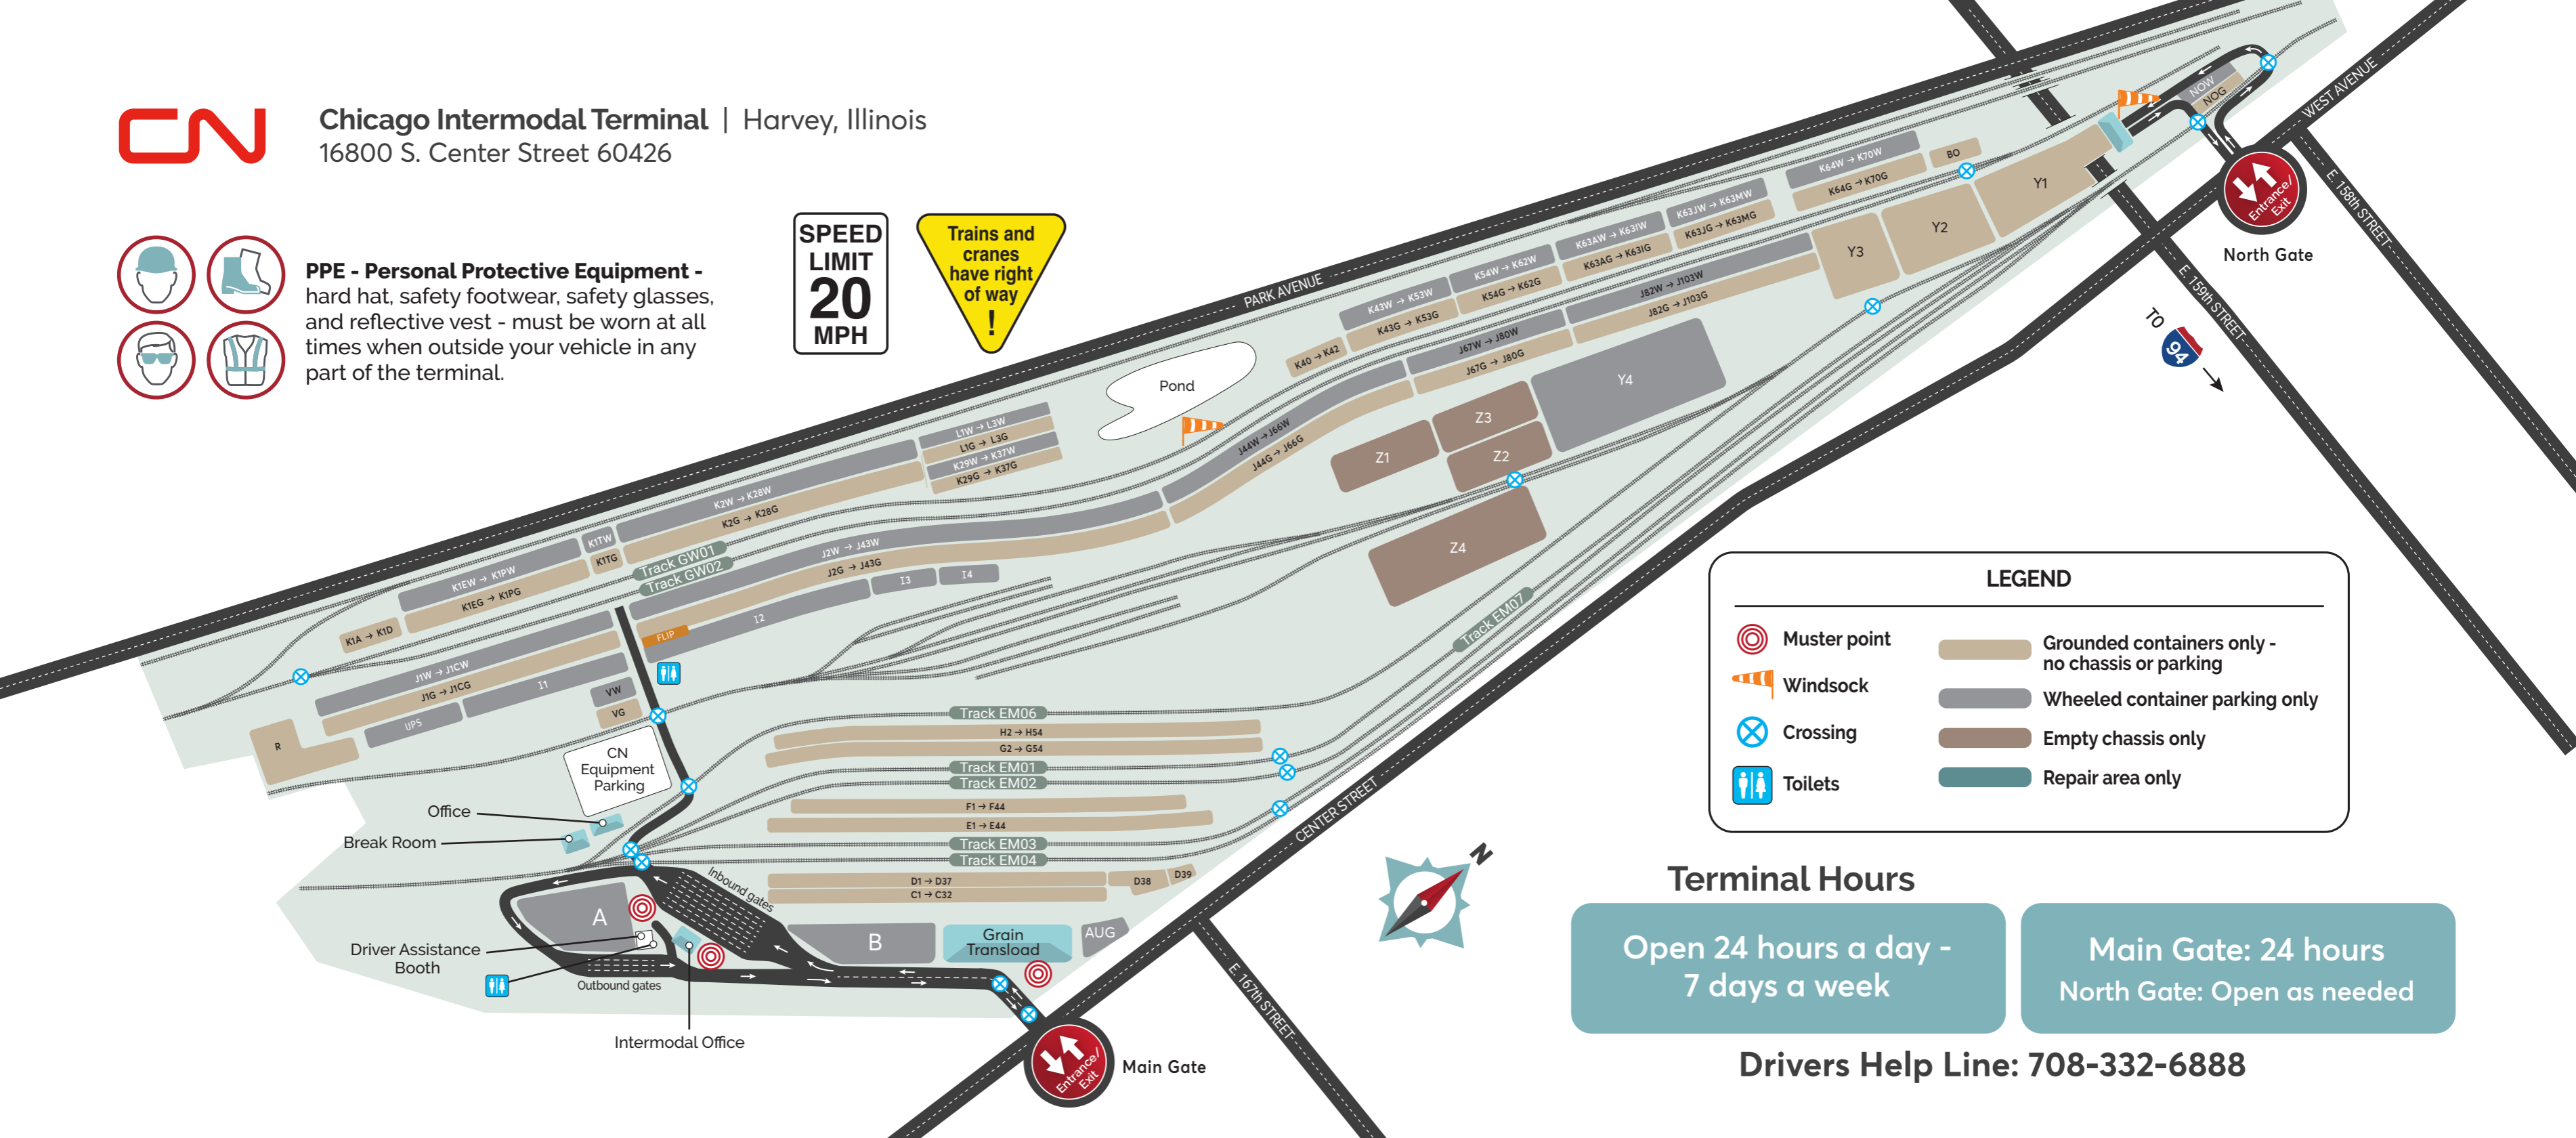

Chicago Intermodal Terminal | Harvey, Illinois
16800 S. Center Street 60426

PPE - Personal Protective Equipment - hard hat, safety footwear, safety glasses, and reflective vest - must be worn at all times when outside your vehicle in any part of the terminal.

SPEED LIMIT 20 MPH

Trains and cranes have right of way !

LEGEND

	Muster point		Grounded containers only - no chassis or parking
	Windsock		Wheeled container parking only
	Crossing		Empty chassis only
	Toilets		Repair area only

Terminal Hours

Open 24 hours a day - 7 days a week

Main Gate: 24 hours
North Gate: Open as needed

Drivers Help Line: 708-332-6888