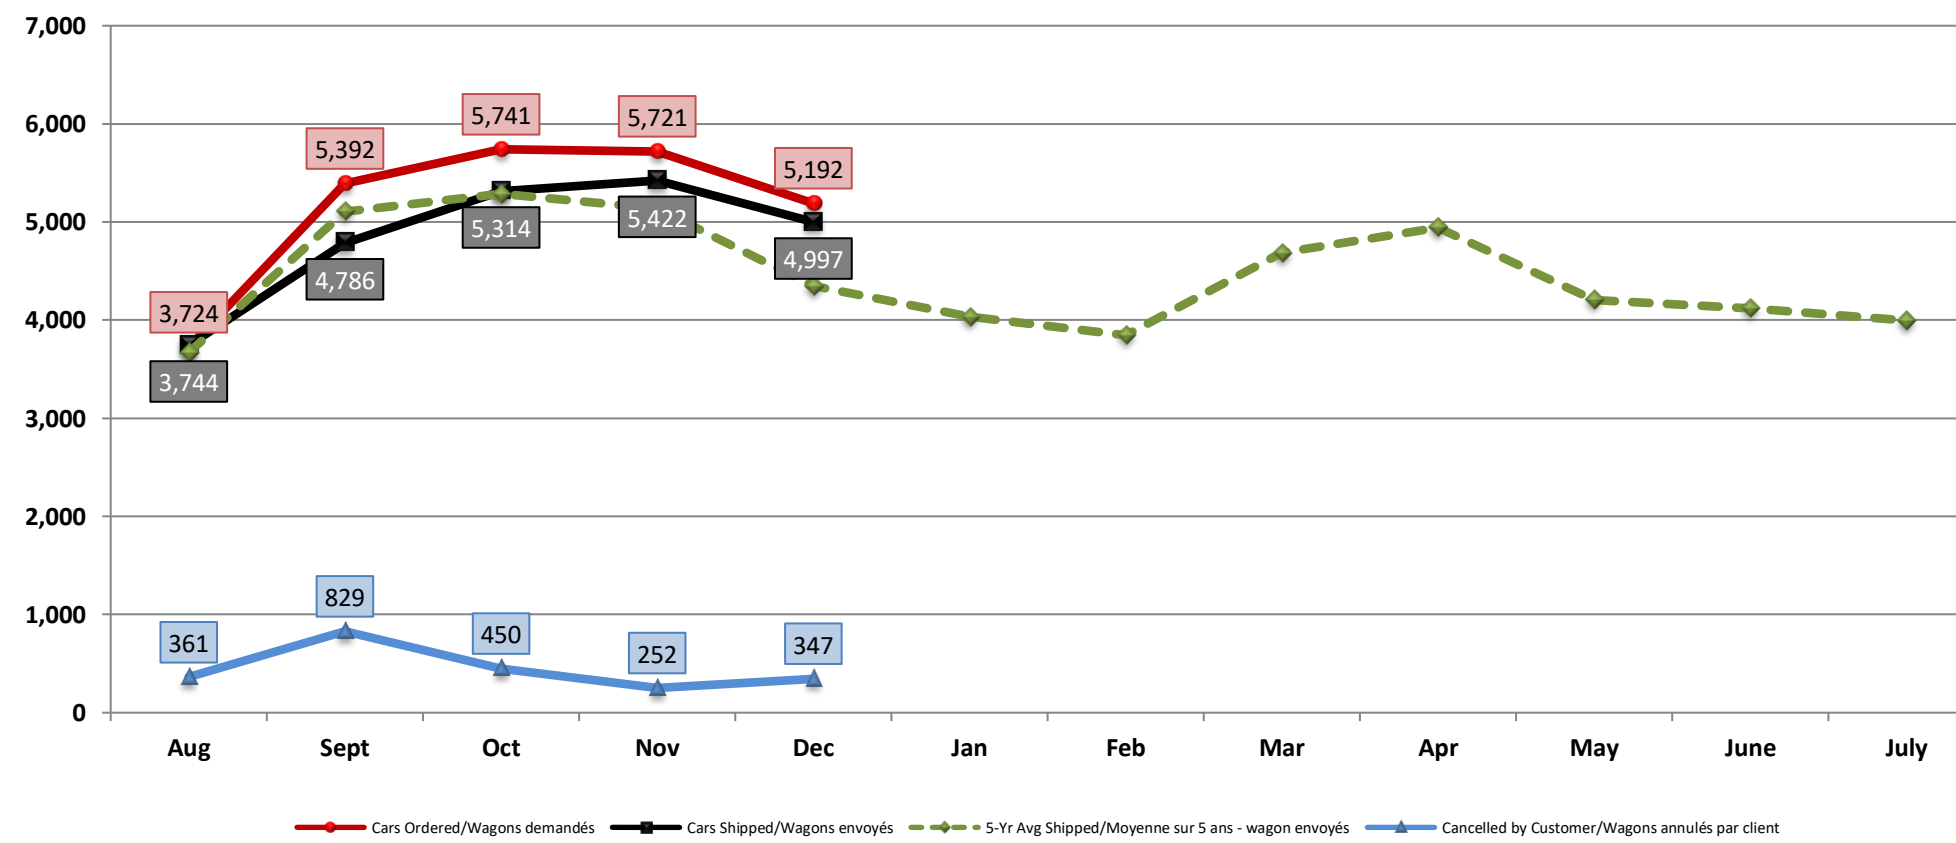

**Western Canada Grain - Order Book Report / Registre des demandes – Céréales de l'Ouest canadien**  
2018-2019 Crop Year / Campagne agricole 2018-19

Updated on / Mise à jour : 11-Jan-2019

	Grain Week	Vancouver	Prince Rupert	Thunder Bay	Churchill	North America Amérique du Nord	Total	
<b>Order Book Status / État du registre des demandes</b>								
Orders planned to be spotted in week of / Wagons demandés à mettre en place pendant la semaine du :	06-Jan-2019	24	2,485	1,240	124	0	746	4,595
Future weekly orders beyond the week of / Demandes futures au-delà la semaine du :	13-Jan-2019	25	2,779	1,639	125	0	517	5,060
	13-Jan-2019	25	1,181	404	0	0	254	1,839

**Future Car Orders - Western Canada Grain / Demandes futures - Céréales de l'Ouest canadien**

**CN Western Hoppers - Statistics / Wagon-trémies du CN dans l'Ouest - Statistiques**  
(Monthly Averages - Cars per Week / Moyennes mensuelles - Wagons par semaine)

## Fleet Auction Offering and Schedule - Crop Year 2018-19

Grain Week	Export Units Offered <sup>(1)</sup>	Commercial Units Offered <sup>(1)</sup>	Bid Close Date <sup>(2)</sup>	eBusiness Order Cut-off Date <sup>(2)</sup>
27	0	2	Tuesday, January 15, 2019	Tuesday, January 22, 2019
28	0	2	Tuesday, January 15, 2019	Tuesday, January 29, 2019
29	0	2	Tuesday, January 15, 2019	Tuesday, February 05, 2019
30	0	2	Tuesday, January 15, 2019	Tuesday, February 12, 2019
31	0	2	Tuesday, January 15, 2019	Tuesday, February 19, 2019
32	0	2	Tuesday, January 15, 2019	Tuesday, February 26, 2019
33	8	2	Tuesday, January 15, 2019	Tuesday, March 05, 2019