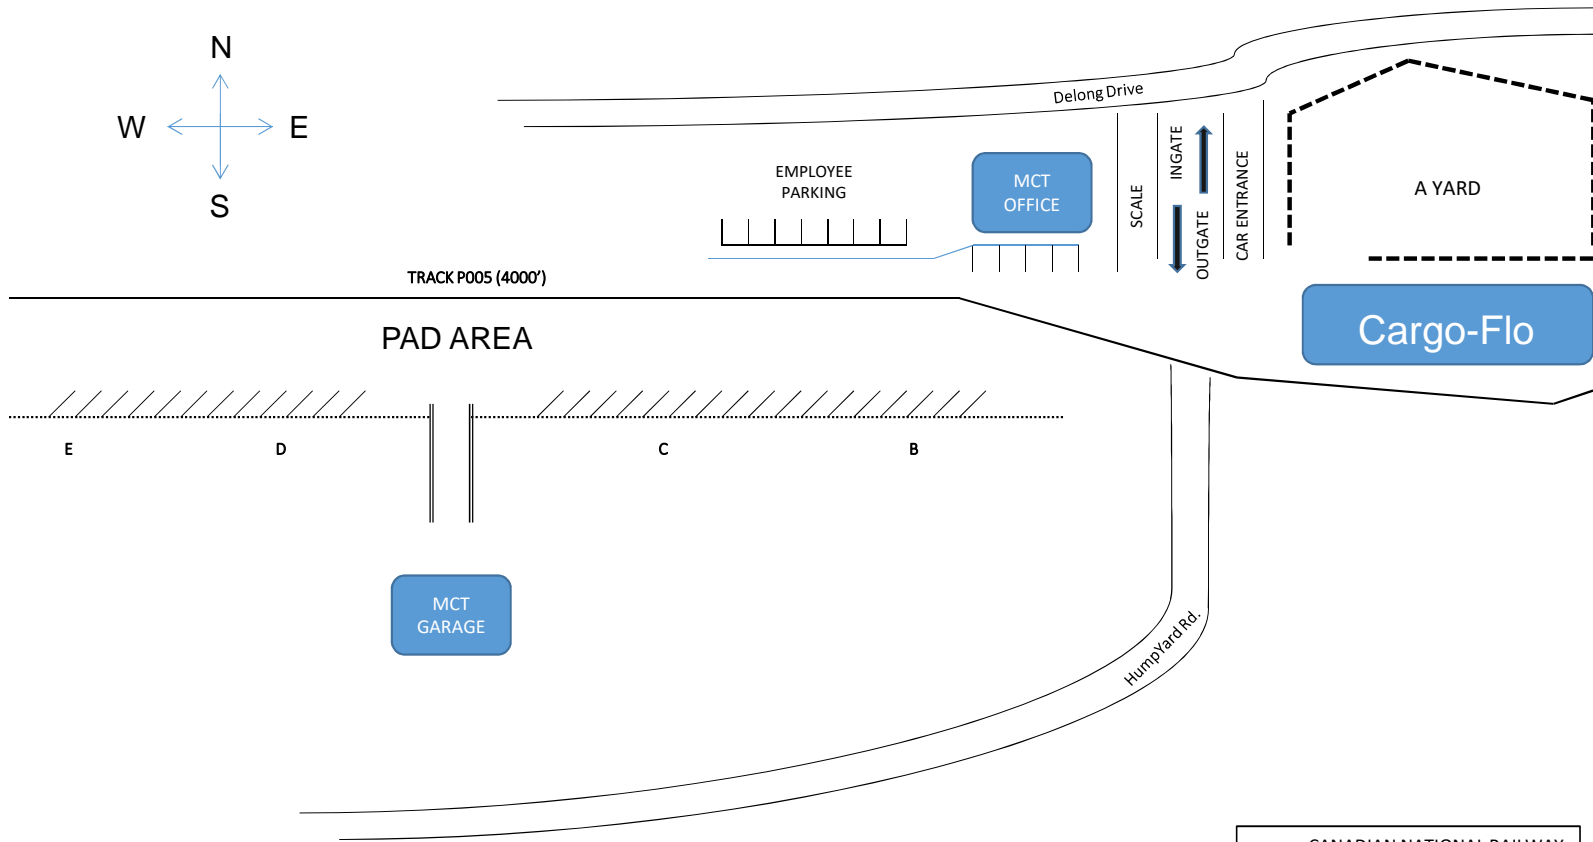

MONCTON INTERMODAL TERMINAL

CANADIAN NATIONAL RAILWAY
600 HUMPYARD ROAD
MONCTON, NB
E1E 4T6