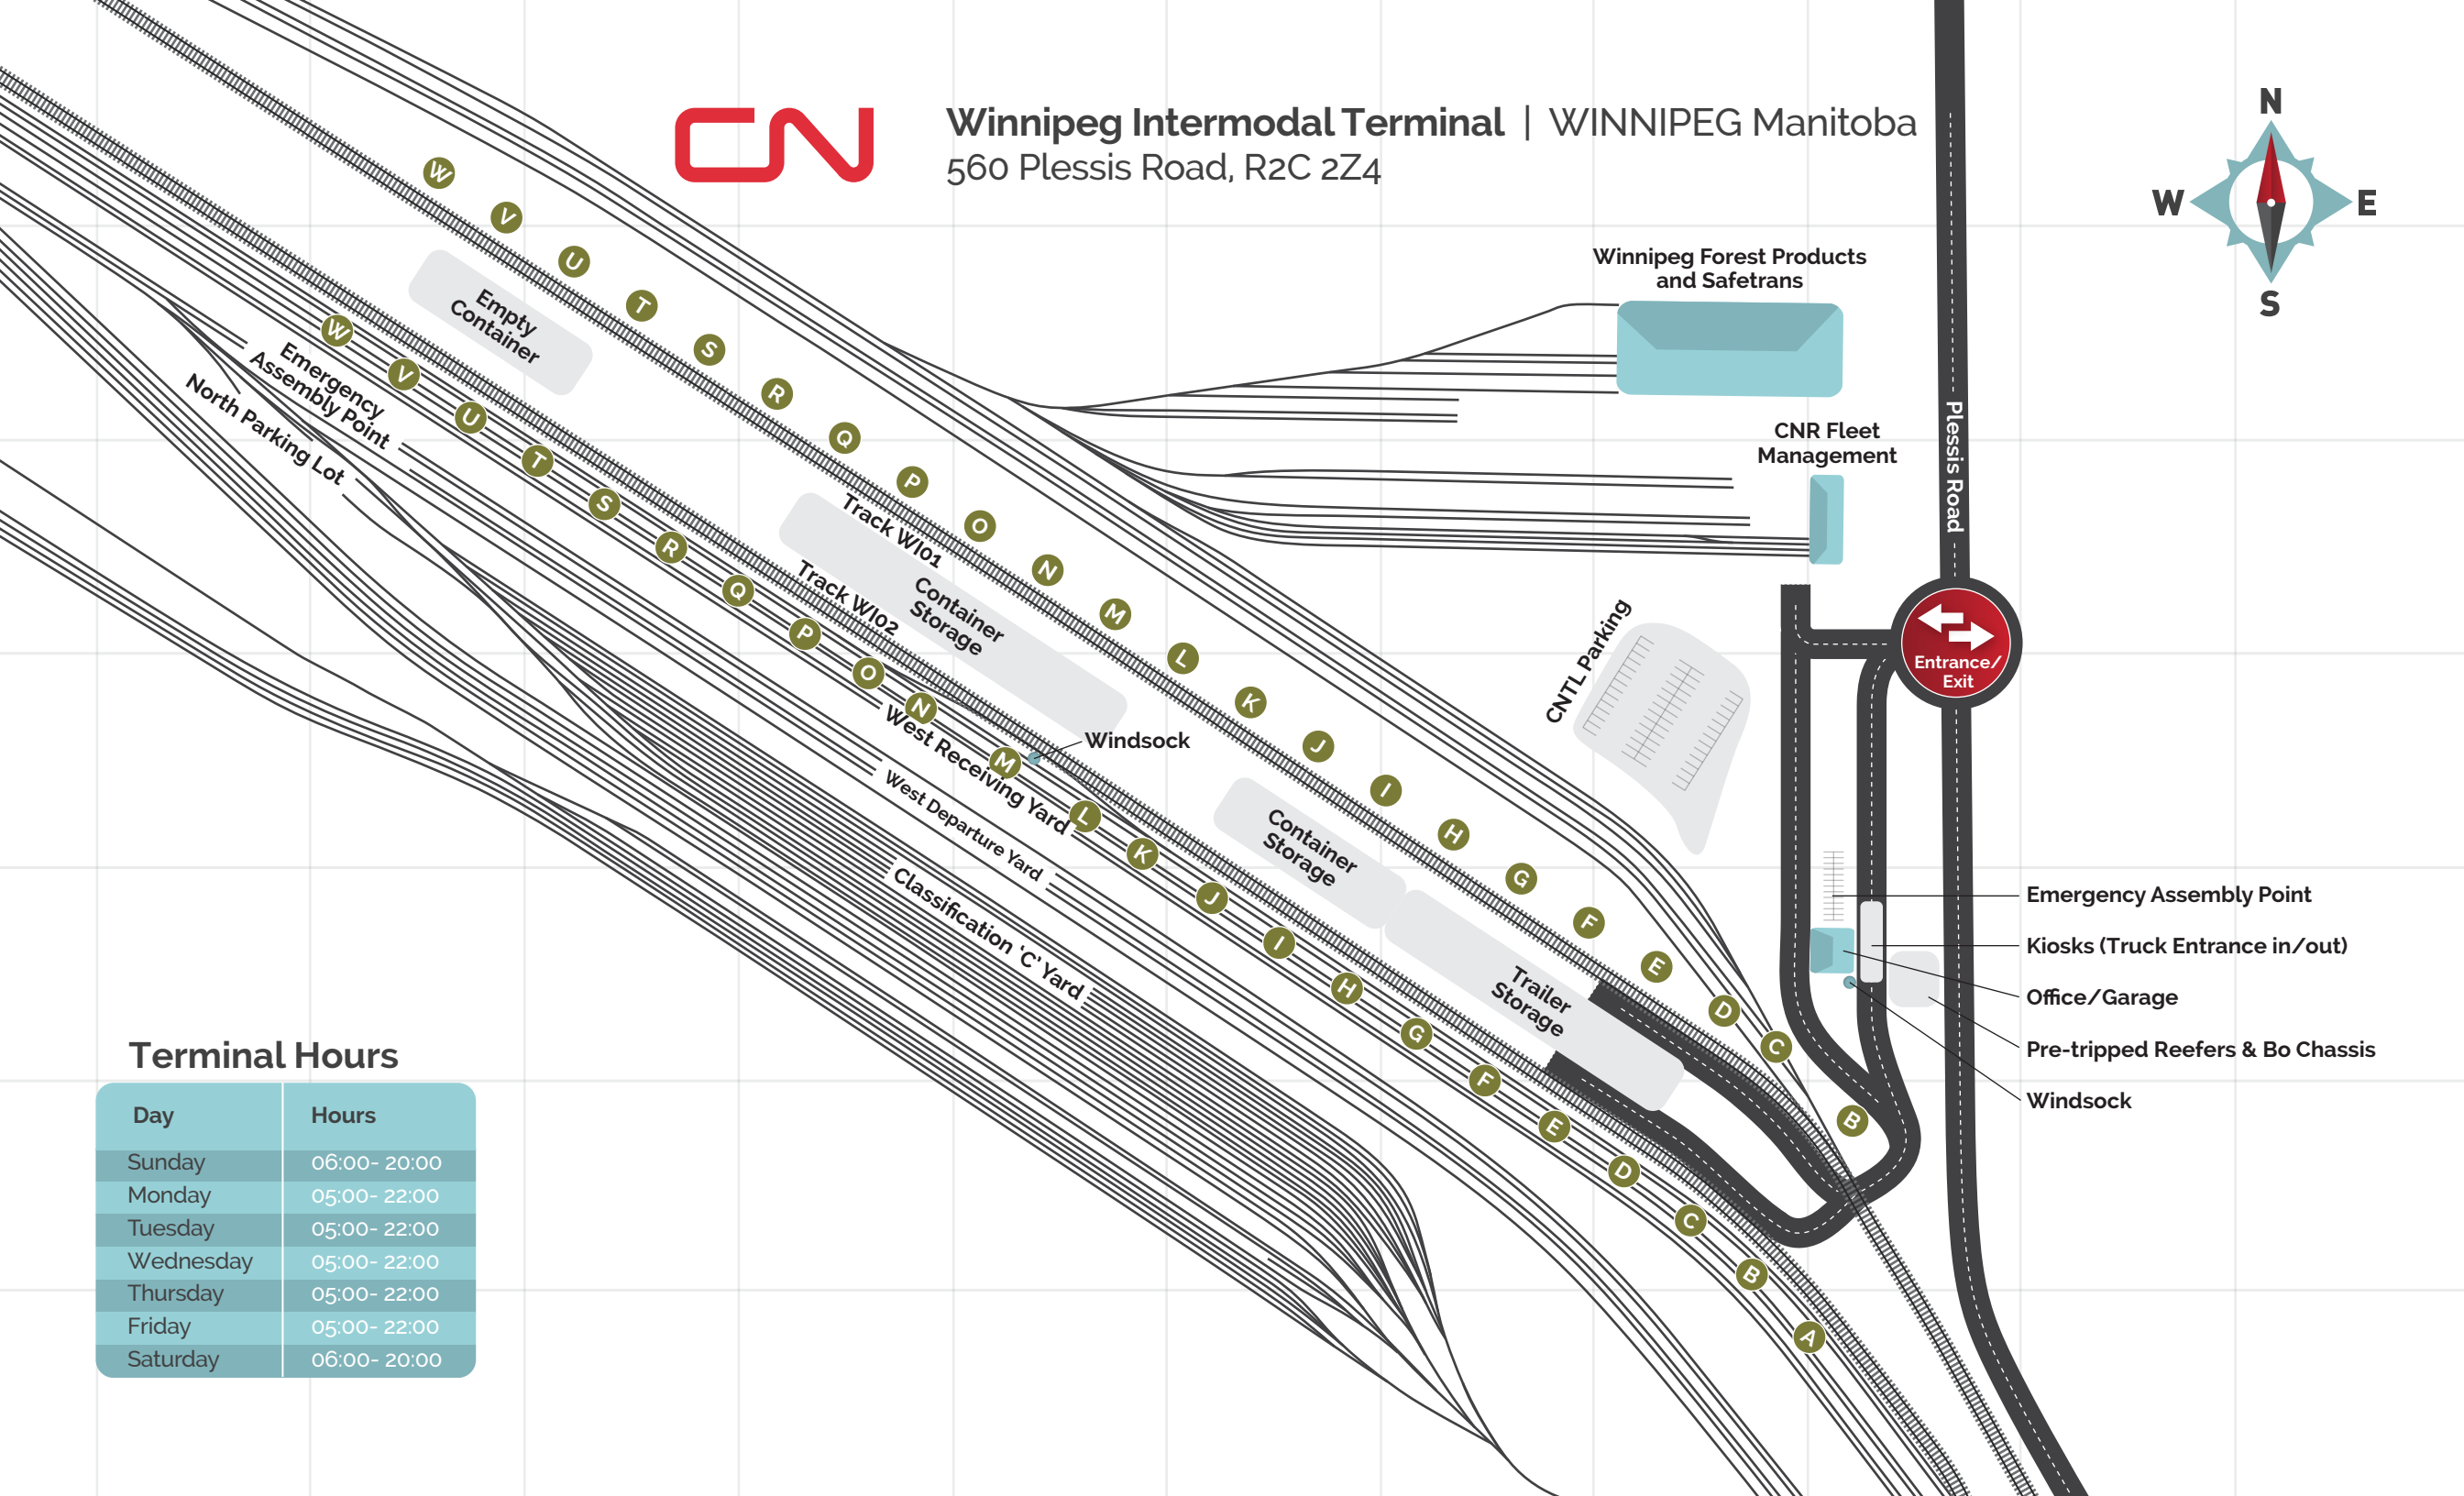

Winnipeg Intermodal Terminal | WINNIPEG Manitoba
560 Plessis Road, R2C 2Z4

Terminal Hours

Day	Hours
Sunday	06:00- 20:00
Monday	05:00- 22:00
Tuesday	05:00- 22:00
Wednesday	05:00- 22:00
Thursday	05:00- 22:00
Friday	05:00- 22:00
Saturday	06:00- 20:00