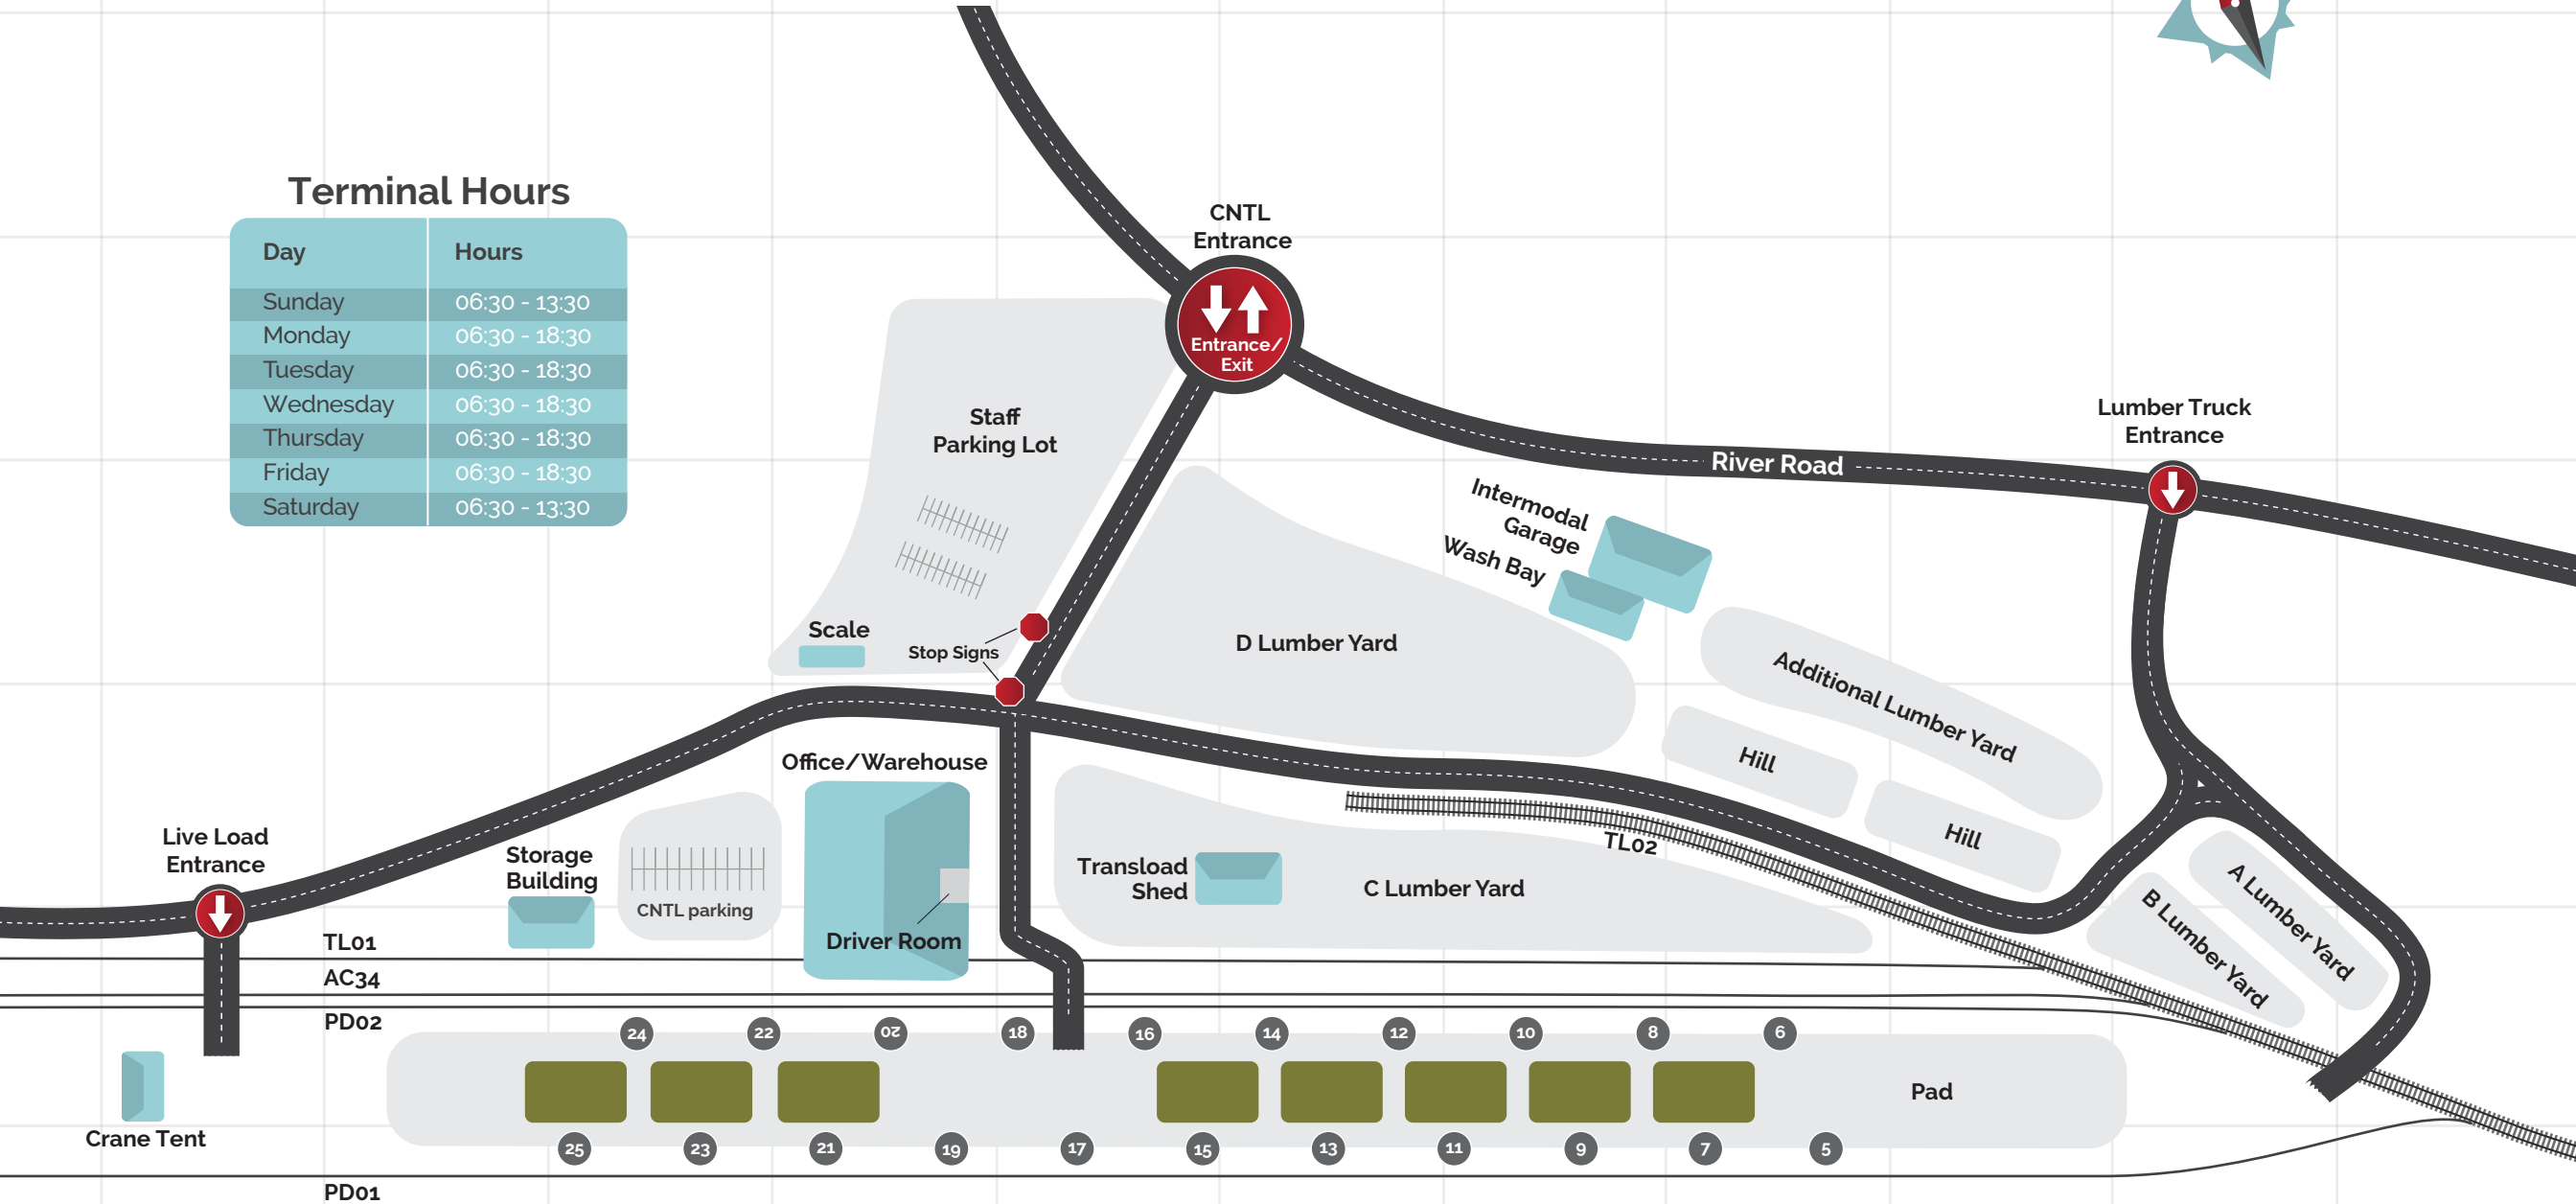

Prince George Intermodal Terminal | PRINCE GEORGE British Columbia

855 River Road, V2L 5M5

Terminal Hours

Day	Hours
Sunday	06:30 - 13:30
Monday	06:30 - 18:30
Tuesday	06:30 - 18:30
Wednesday	06:30 - 18:30
Thursday	06:30 - 18:30
Friday	06:30 - 18:30
Saturday	06:30 - 13:30

Office/Warehouse

Scale

Stop Signs

Staff Parking Lot

CNTL Entrance

Intermodal Garage

Wash Bay

D Lumber Yard

C Lumber Yard

Transload Shed

TL02

Additional Lumber Yard

Hill

Lumber Truck Entrance

A Lumber Yard

B Lumber Yard

10

9

8

7

6

5

Live Load Entrance

River Road