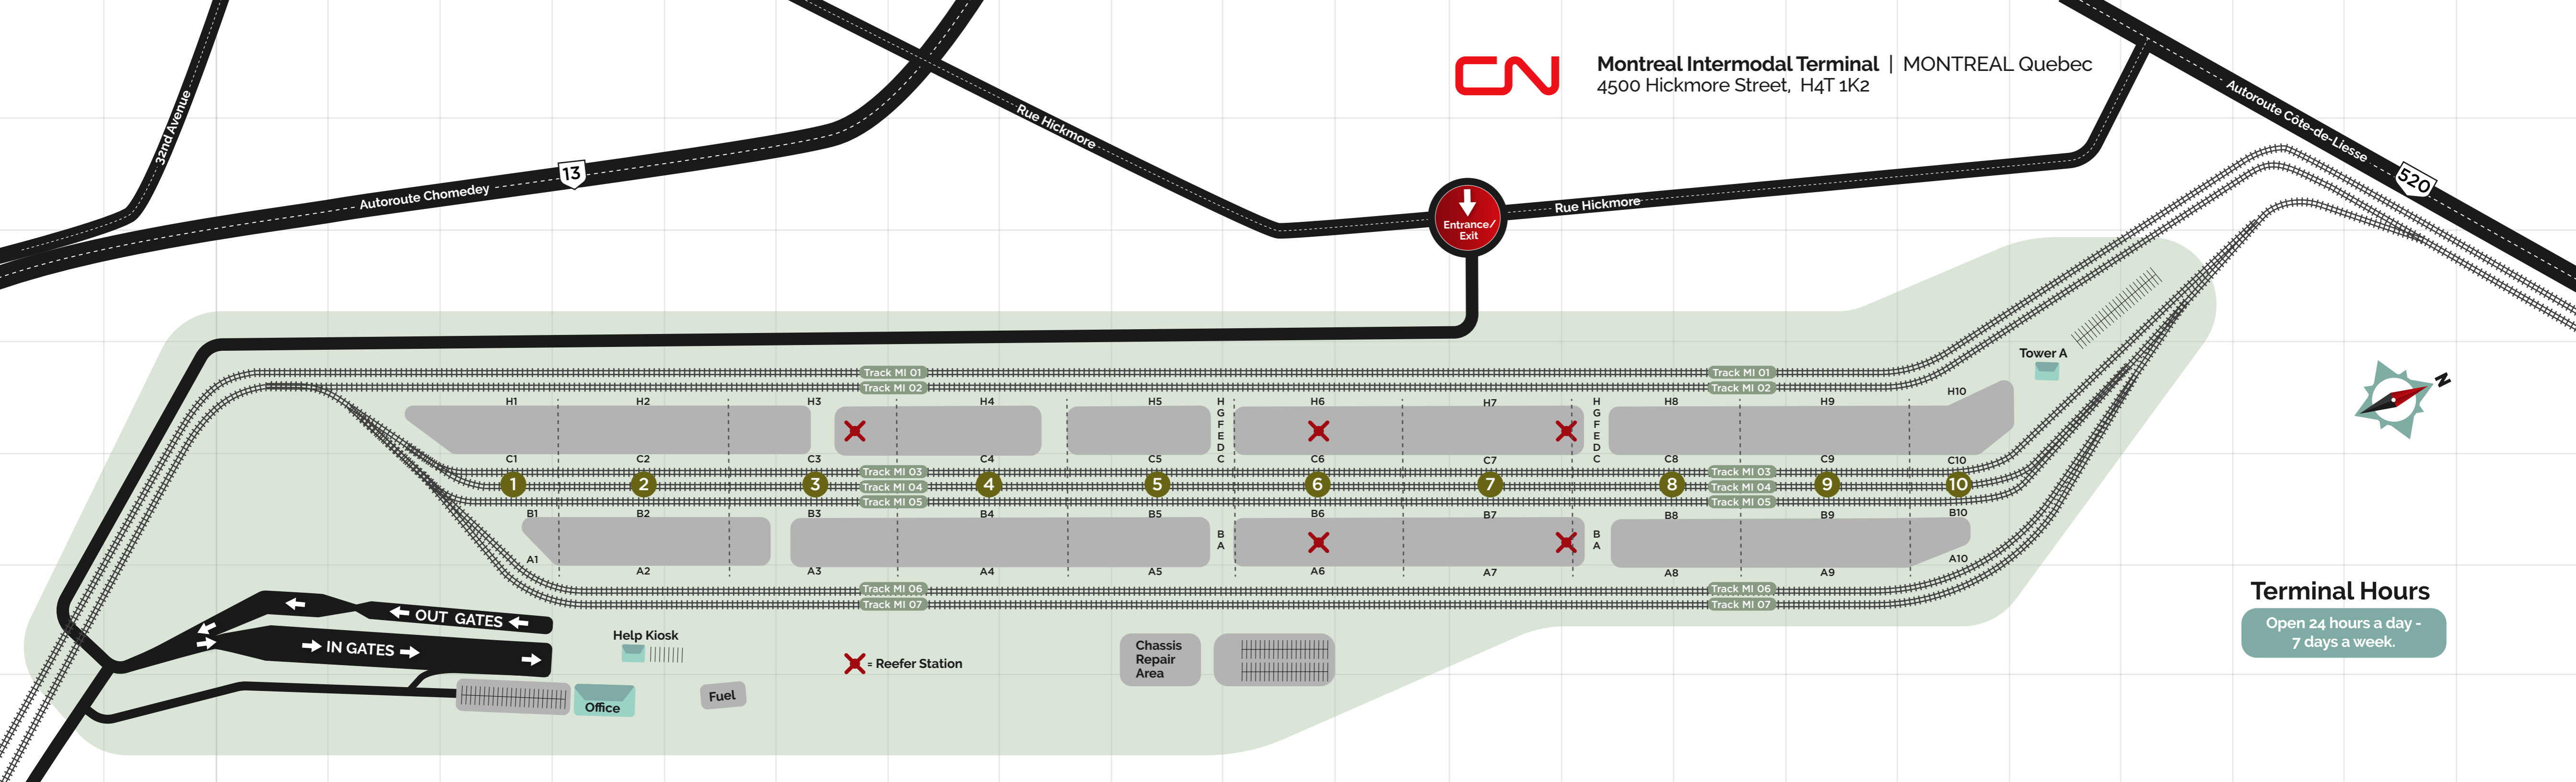

Montreal Intermodal Terminal | MONTREAL Quebec
4500 Hickmore Street, H4T 1K2

Terminal Hours

Open 24 hours a day -
7 days a week.