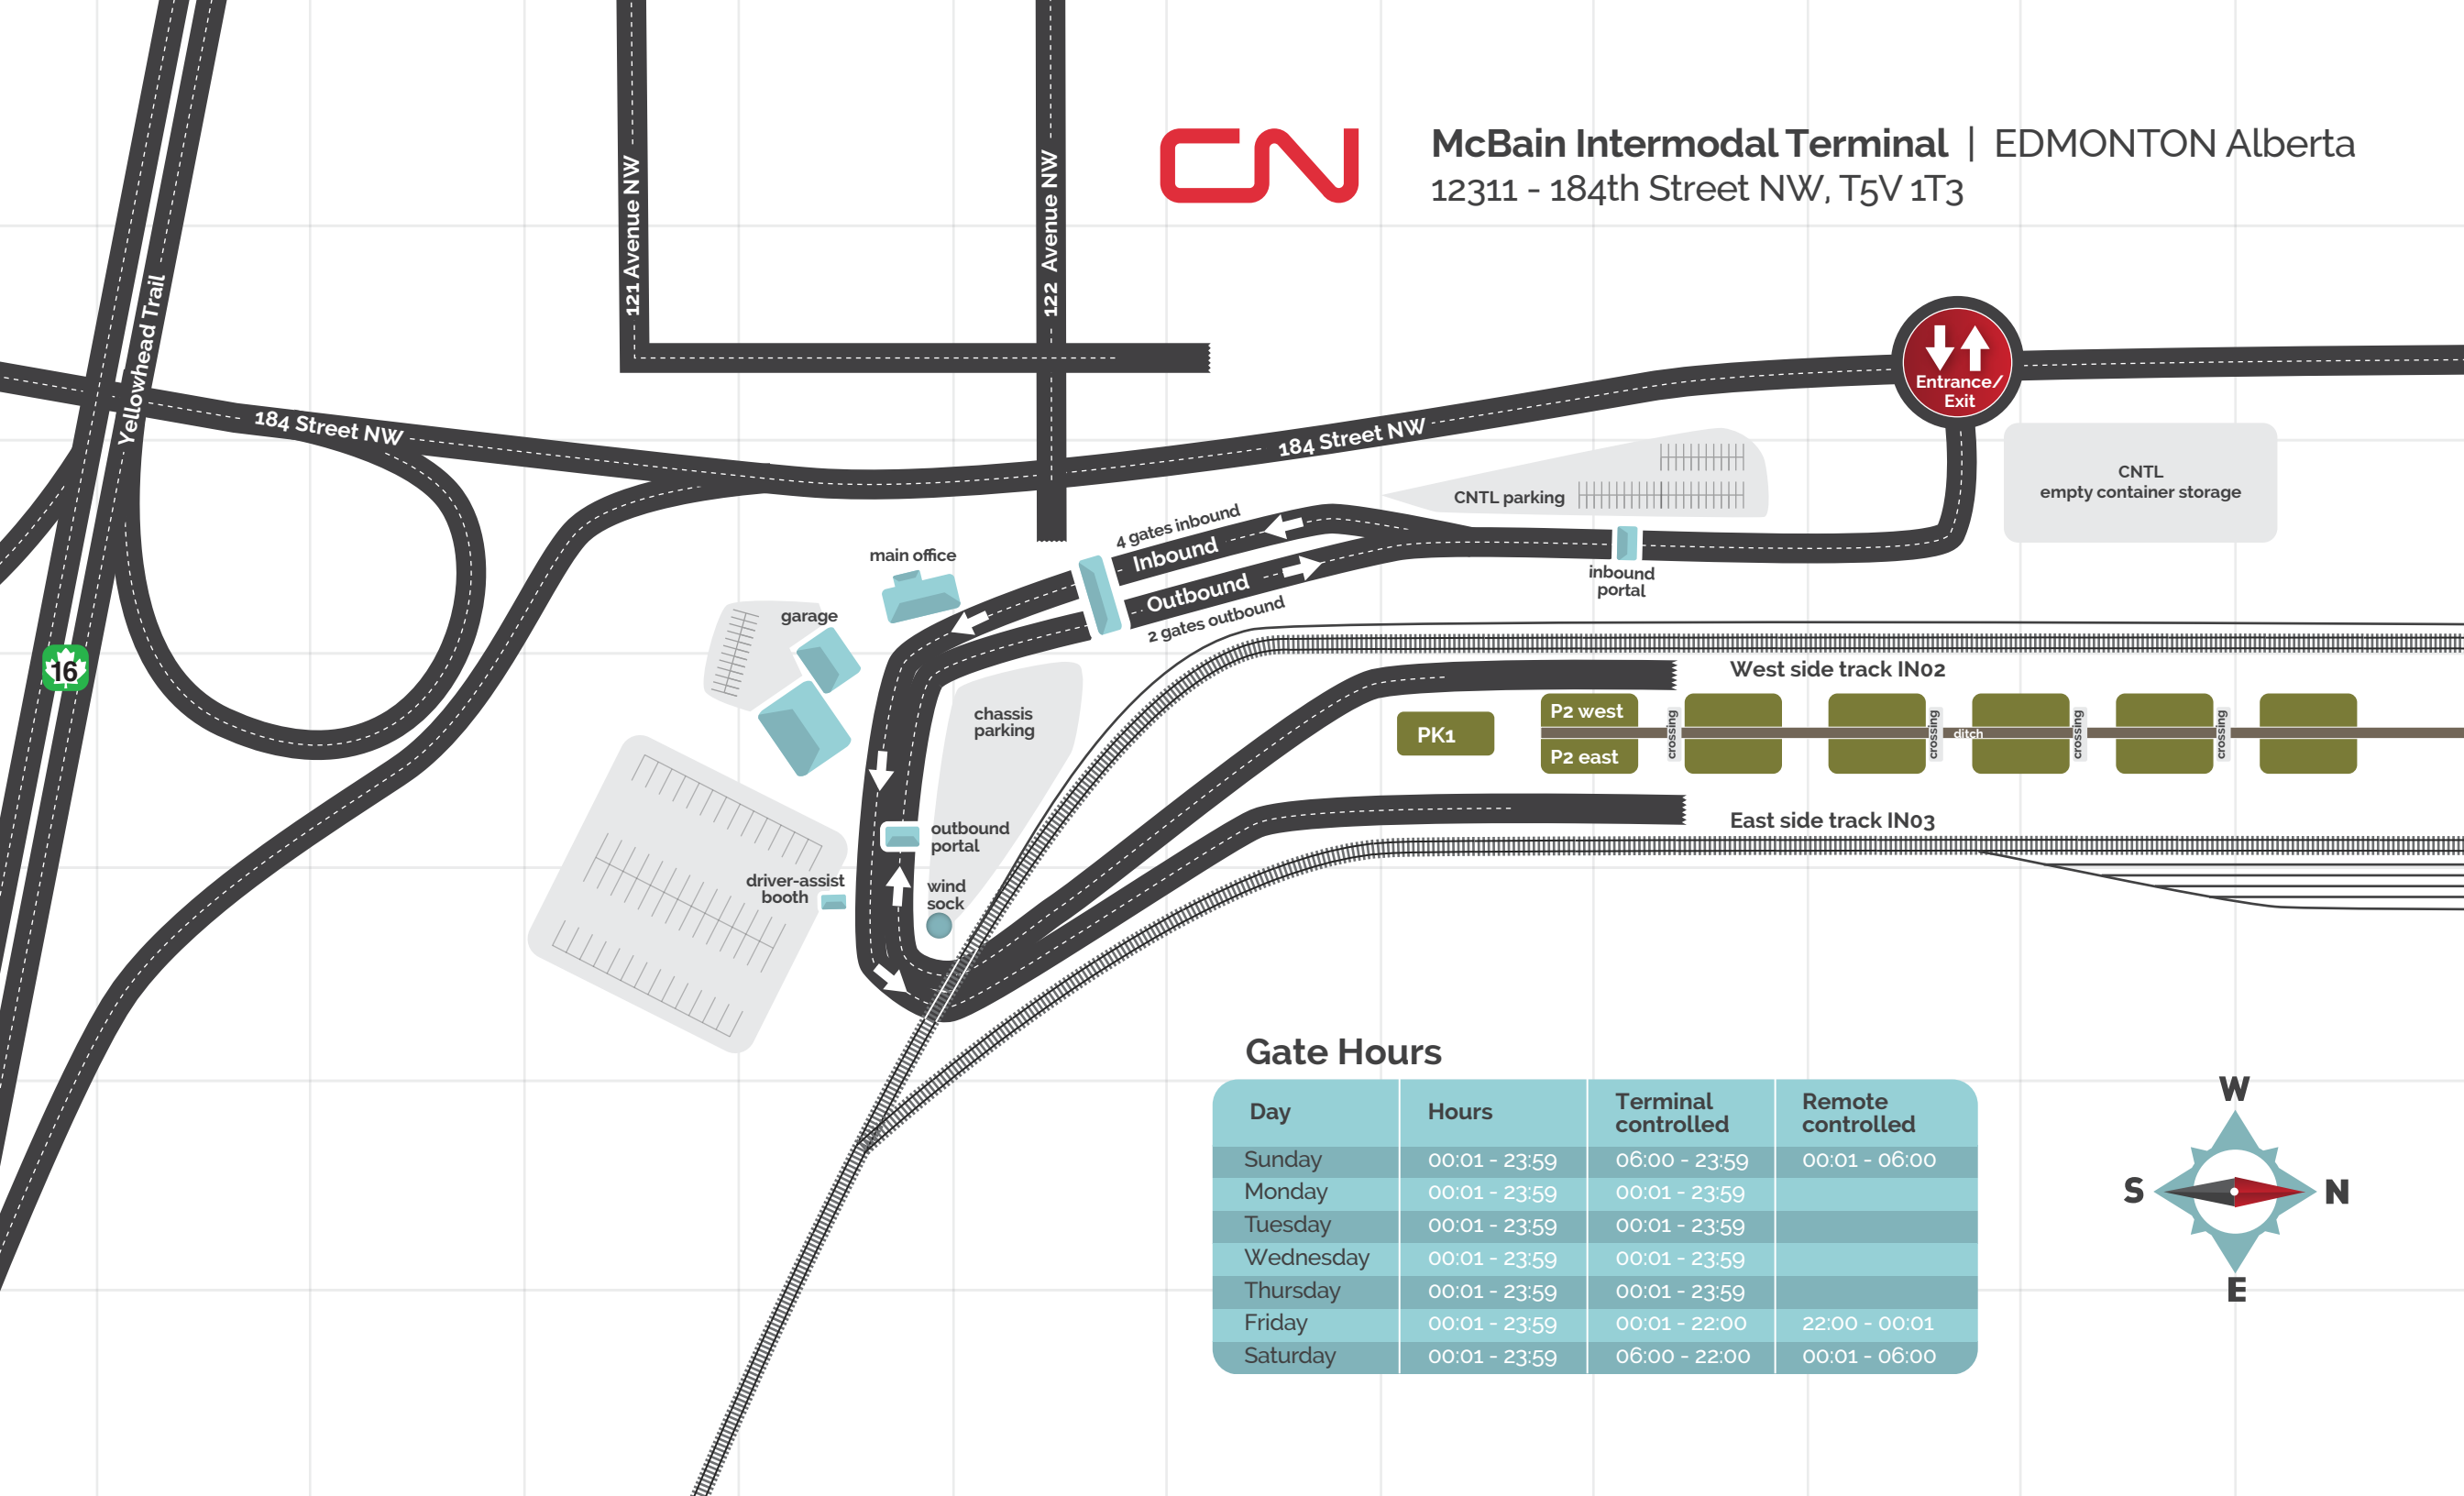

**McBain Intermodal Terminal | EDMONTON Alberta**  
12311 - 184th Street NW, T5V 1T3

**Gate Hours**

Day	Hours	Terminal controlled	Remote controlled
Sunday	00:01 - 23:59	06:00 - 23:59	00:01 - 06:00
Monday	00:01 - 23:59	00:01 - 23:59	
Tuesday	00:01 - 23:59	00:01 - 23:59	
Wednesday	00:01 - 23:59	00:01 - 23:59	
Thursday	00:01 - 23:59	00:01 - 23:59	
Friday	00:01 - 23:59	00:01 - 22:00	22:00 - 00:01
Saturday	00:01 - 23:59	06:00 - 22:00	00:01 - 06:00