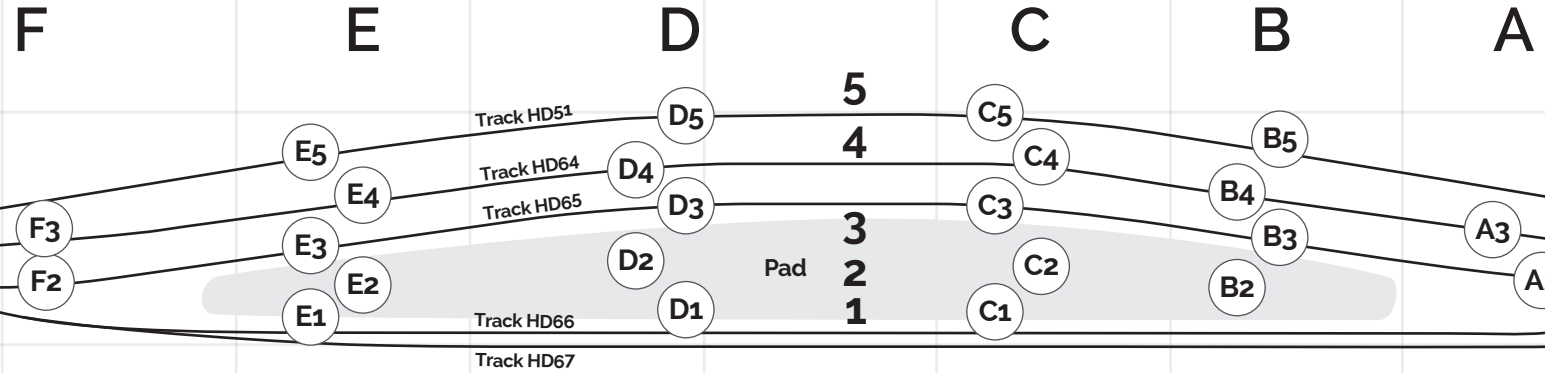

Detroit Intermodal Terminal | FERNDALE Michigan

923 West 8-Mile Road 48220

Terminal Hours

Day	Hours
Sunday	07:00 - 15:00
Monday	05:00 - 21:00
Tuesday	05:00 - 21:00
Wednesday	05:00 - 21:00
Thursday	05:00 - 21:00
Friday	05:00 - 21:00
Saturday	07:00 - 15:00