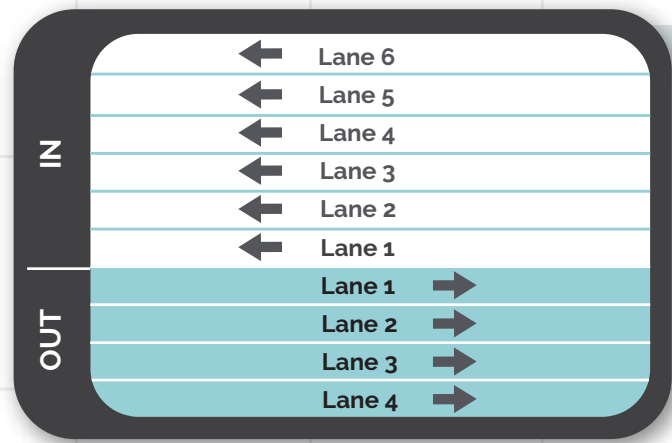

Detroit Intermodal Terminal | FERNDALE Michigan

923 West 8-Mile Road 48220

Terminal Hours

Day	Hours
Sunday	07:00 - 15:00
Monday	05:00 - 21:00
Tuesday	05:00 - 21:00
Wednesday	05:00 - 21:00
Thursday	05:00 - 21:00
Friday	05:00 - 21:00
Saturday	07:00 - 15:00