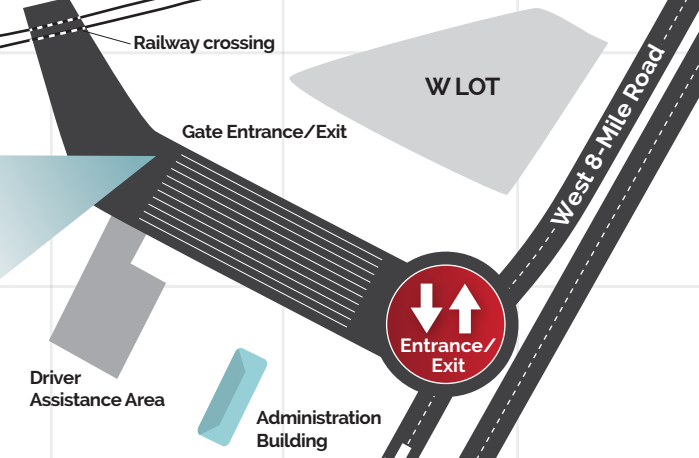

Detroit Intermodal Terminal | FERNDALE Michigan

923 West 8-Mile Road 48220

Terminal Hours

Day	Hours
Sunday	07:00 - 15:00
Monday	05:00 - 21:00
Tuesday	05:00 - 21:00
Wednesday	05:00 - 21:00
Thursday	05:00 - 21:00
Friday	05:00 - 21:00
Saturday	07:00 - 15:00