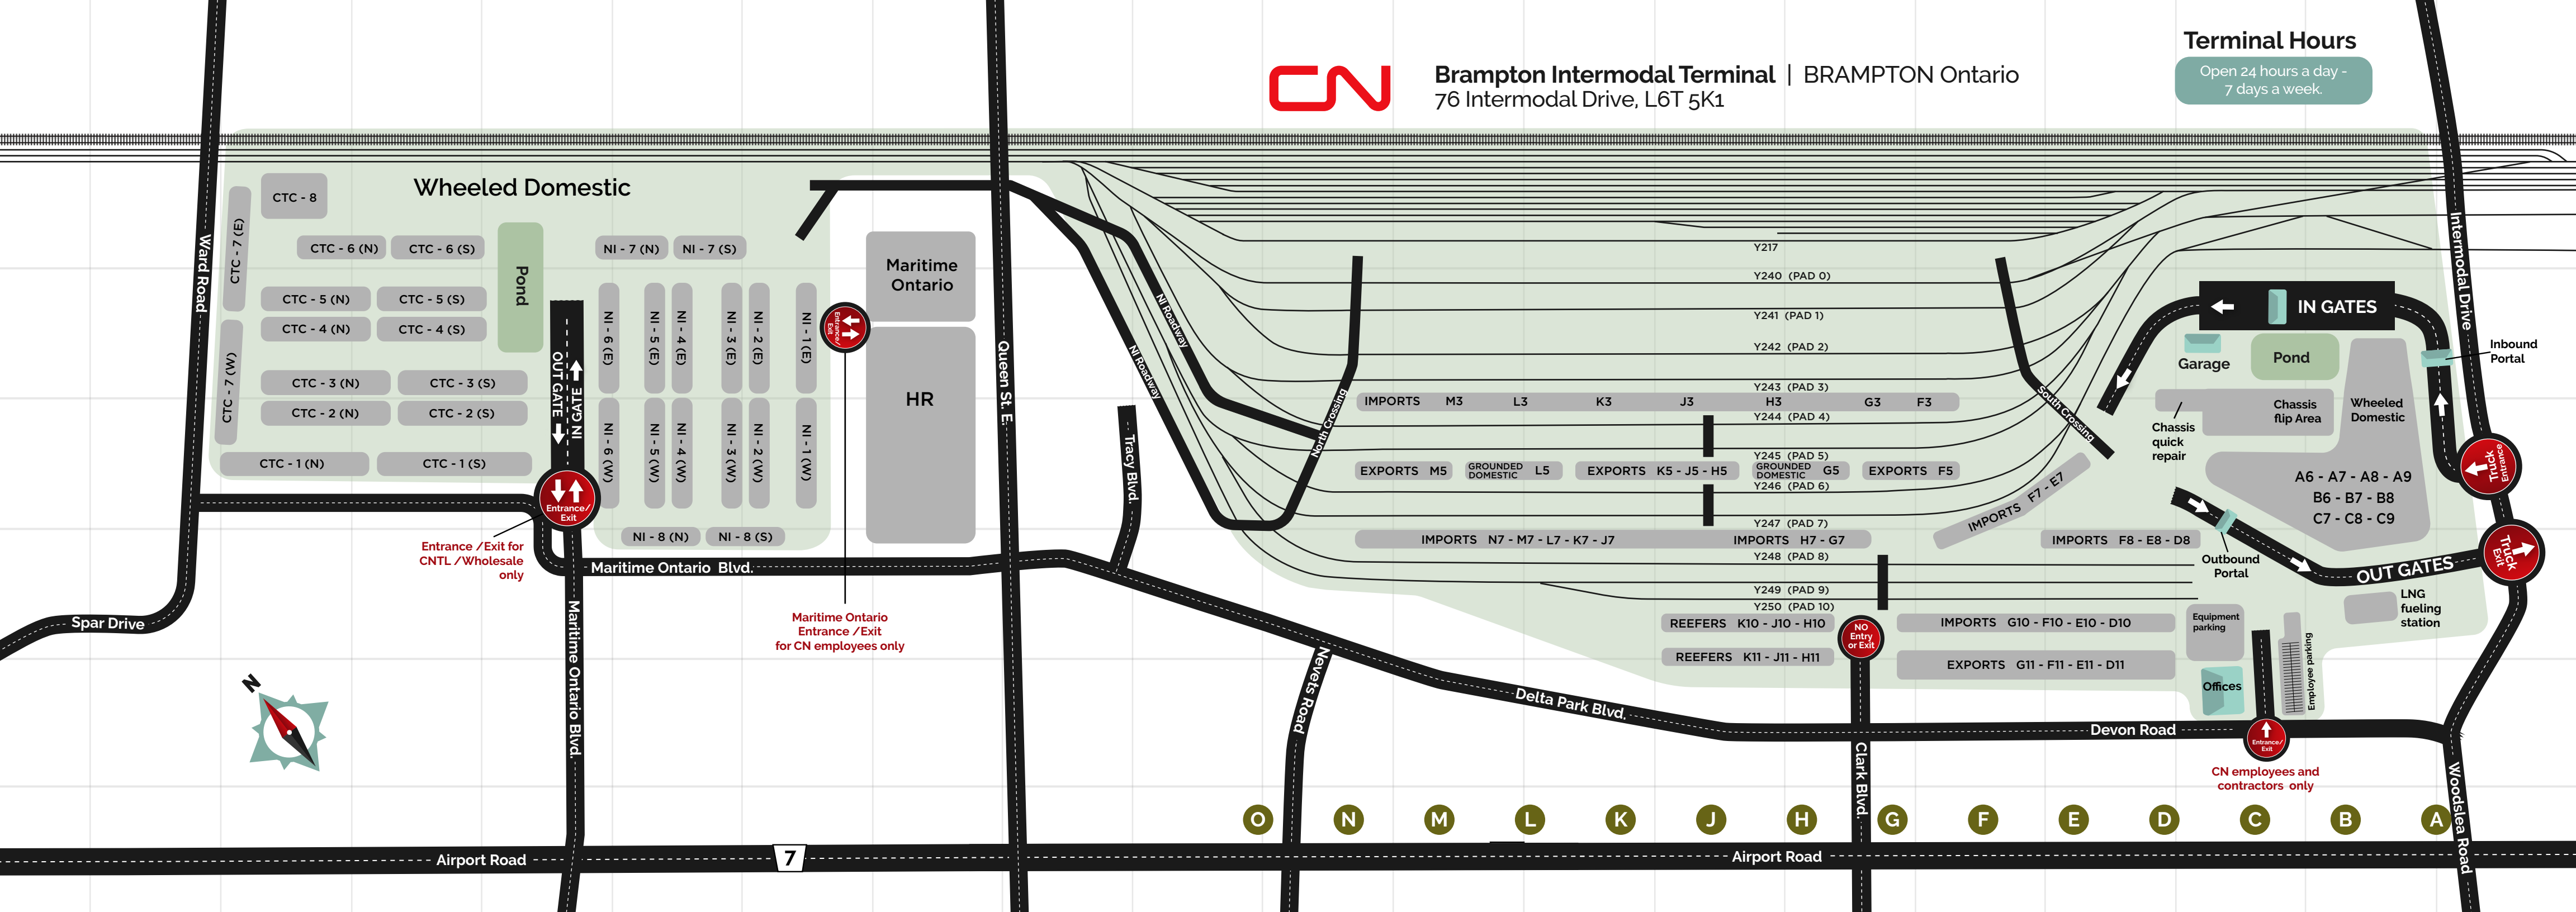

Brampton Intermodal Terminal | BRAMPTON Ontario
76 Intermodal Drive, L6T 5K1

Terminal Hours
Open 24 hours a day -
7 days a week.

Wheeled Domestic

Maritime Ontario

HR

IN GATES

OUT GATES

Entrance /Exit for CNTL /Wholesale only

Maritime Ontario Entrance /Exit for CN employees only

CN employees and contractors only

O N M L K J H G F E D C B A

Airport Road

Airport Road

7