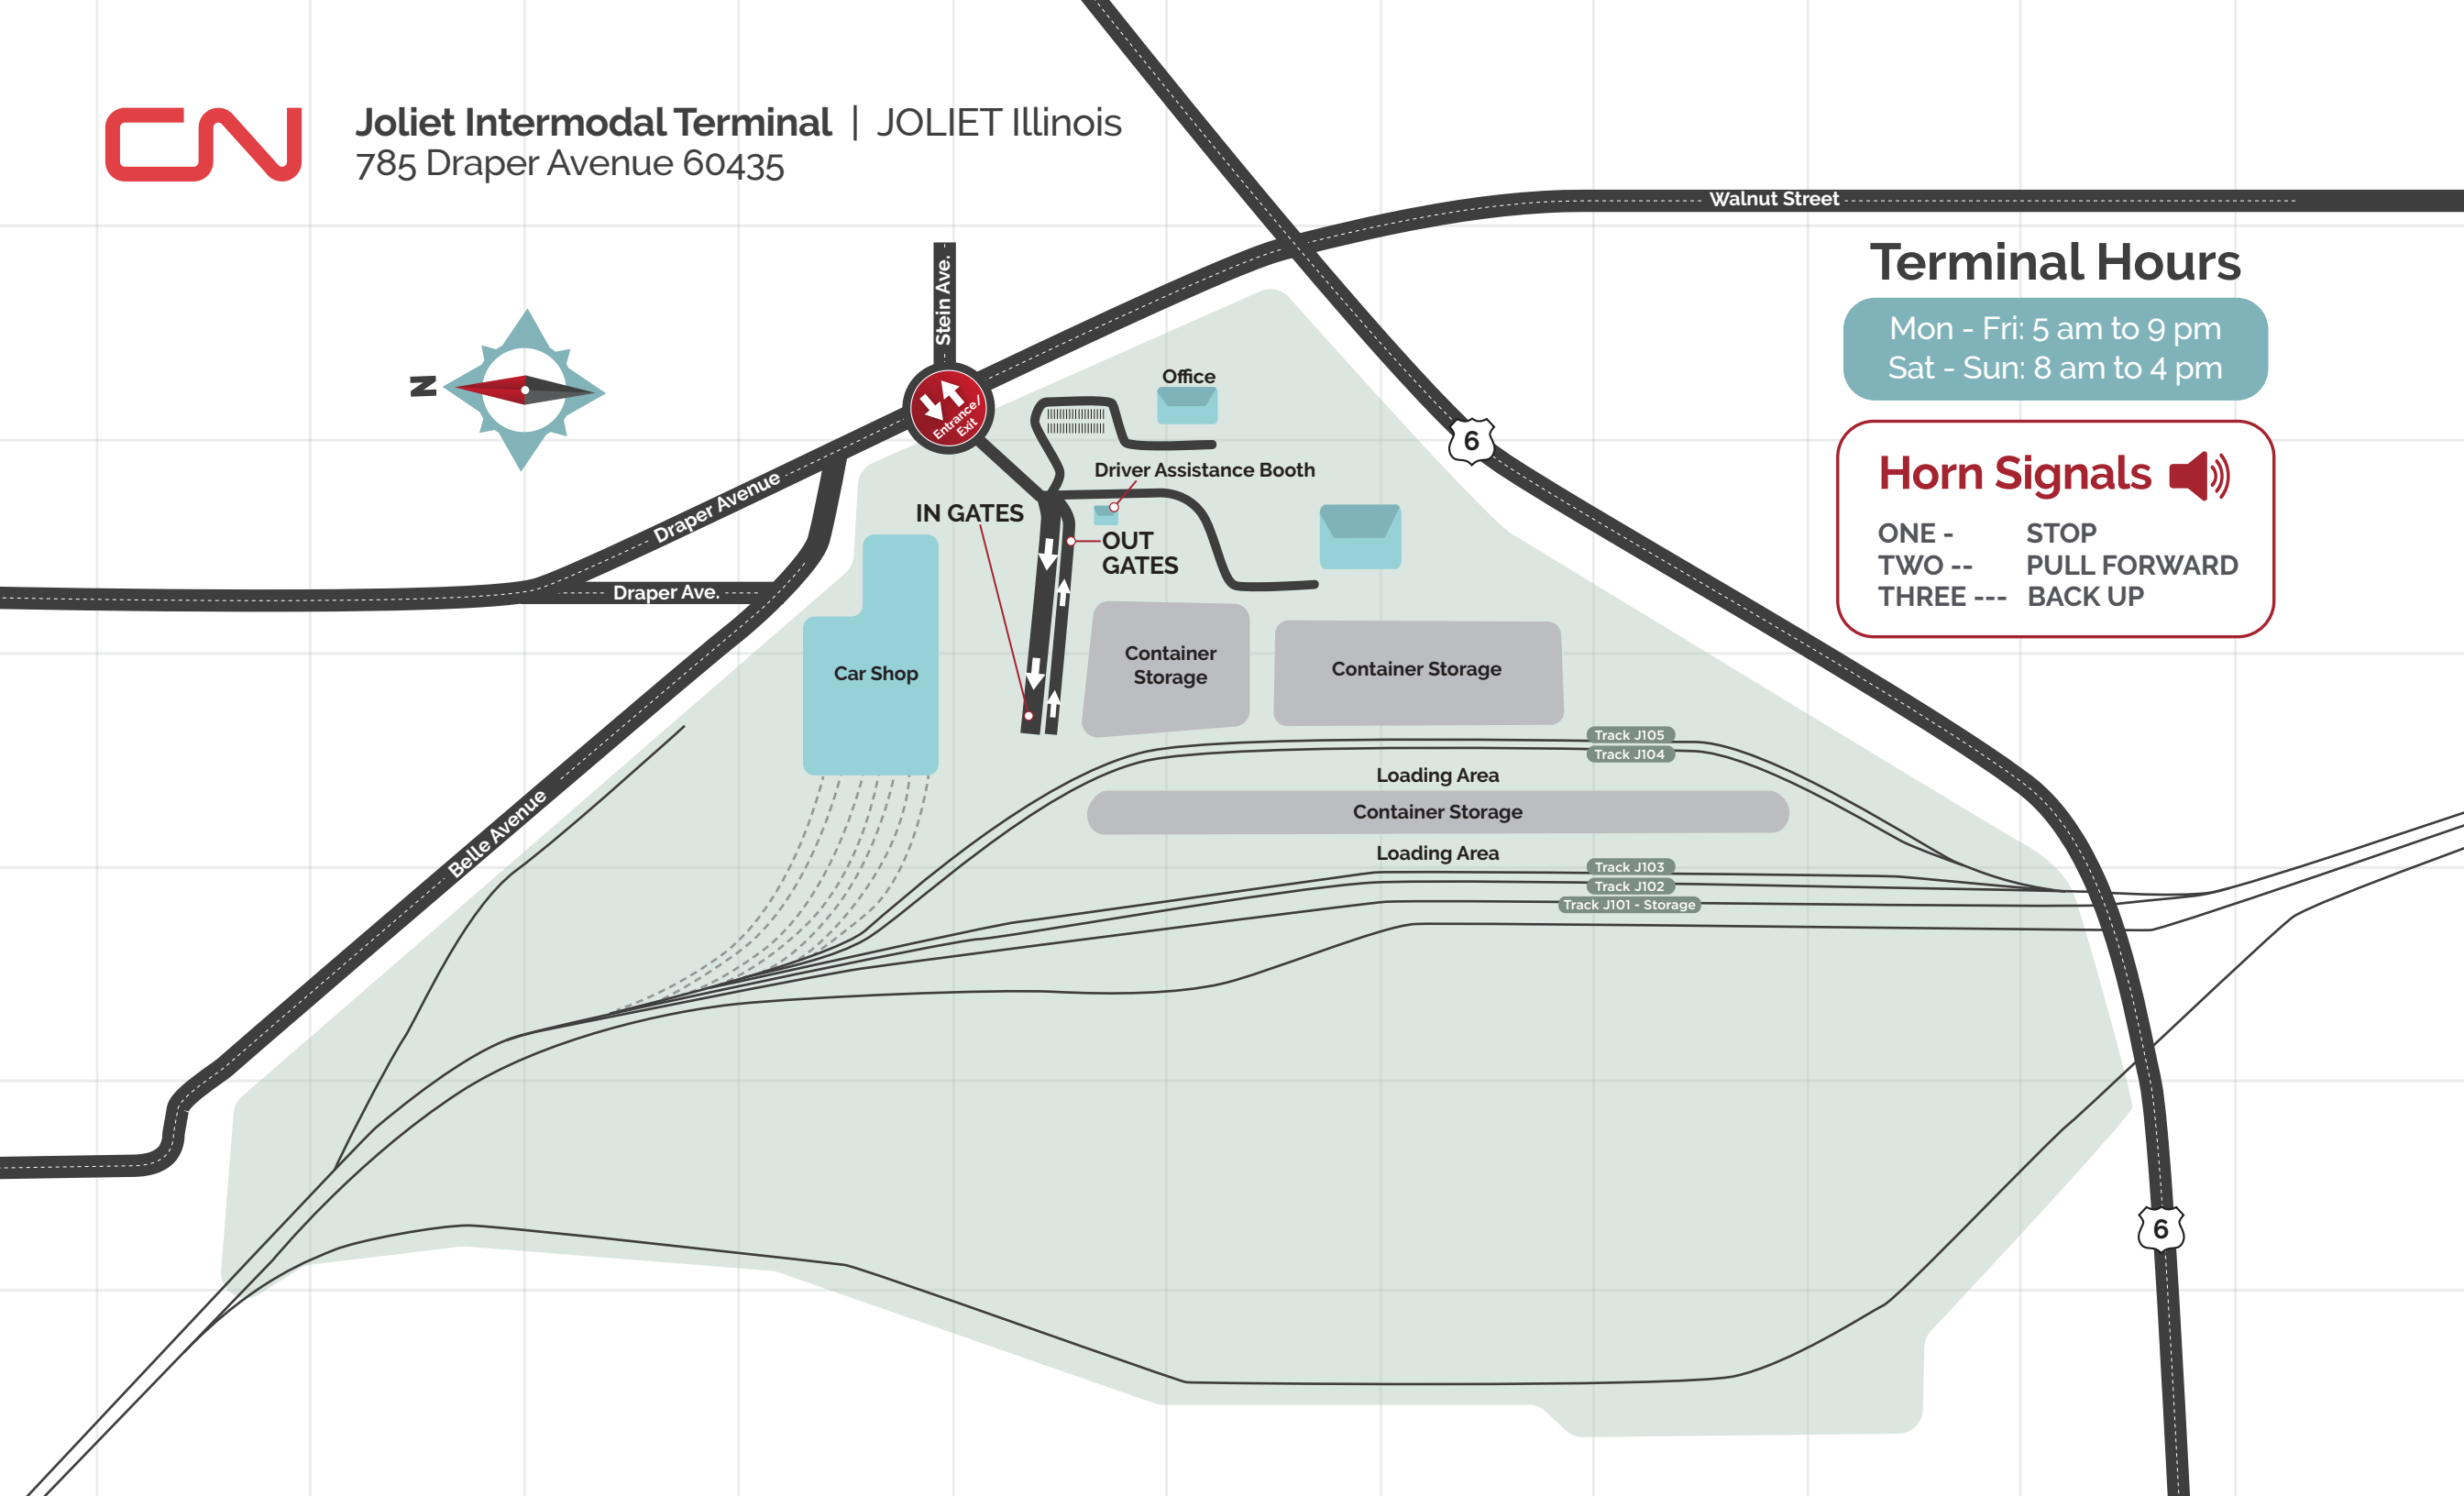

**Joliet Intermodal Terminal | JOLIET Illinois**  
785 Draper Avenue 60435

## Terminal Hours

Mon - Fri: 5 am to 9 pm  
Sat - Sun: 8 am to 4 pm

## Horn Signals

ONE - STOP  
TWO -- PULL FORWARD  
THREE --- BACK UP