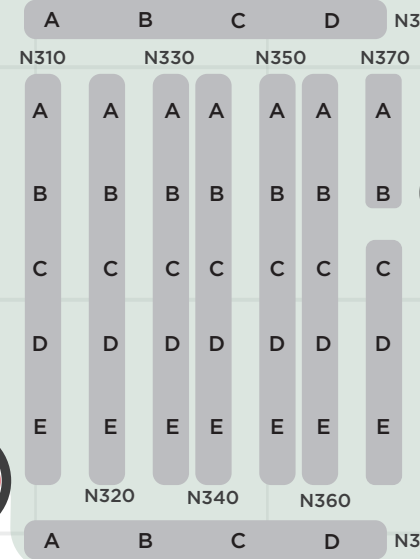

Aisles 310 - 380 (formerly NI)

Maritime Ontario

Maritime Ontario

IN GATE

Maritime Ontario Blvd.

Queen St. E.

Tracy Blvd.

North Crossing