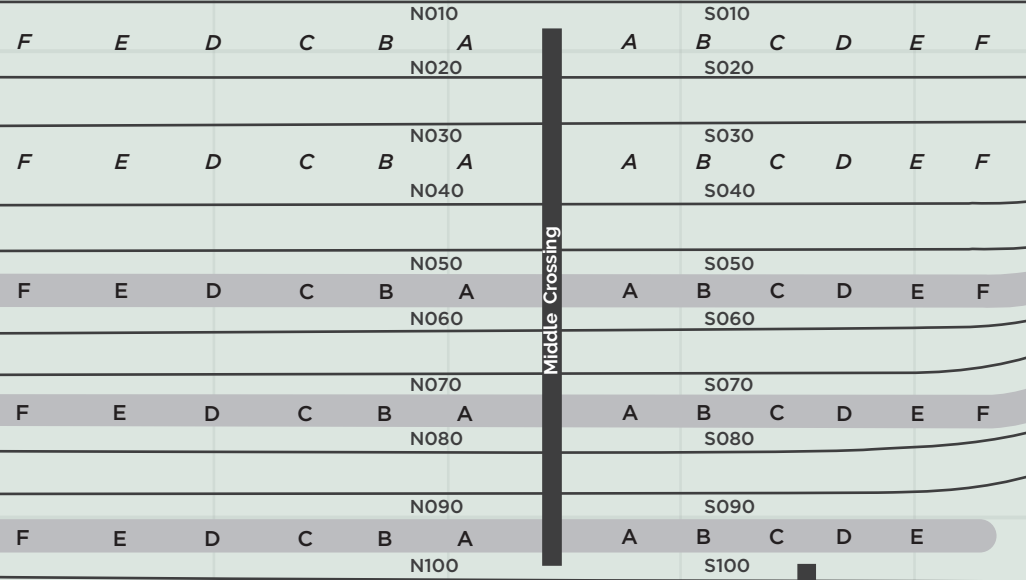

Aisles 310 - 380 (formerly NI)

Maritime Ontario

Maritime Ontario

IN GATE

Maritime Ontario Blvd.

Queen St. E.

Tracy Blvd.

North Crossing

Middle Crossing

South Crossing

IN GATES

South Lot (formerly Pond)

Chassis quick repair

Outbound Portal

OUT GATES

CNG fueling station