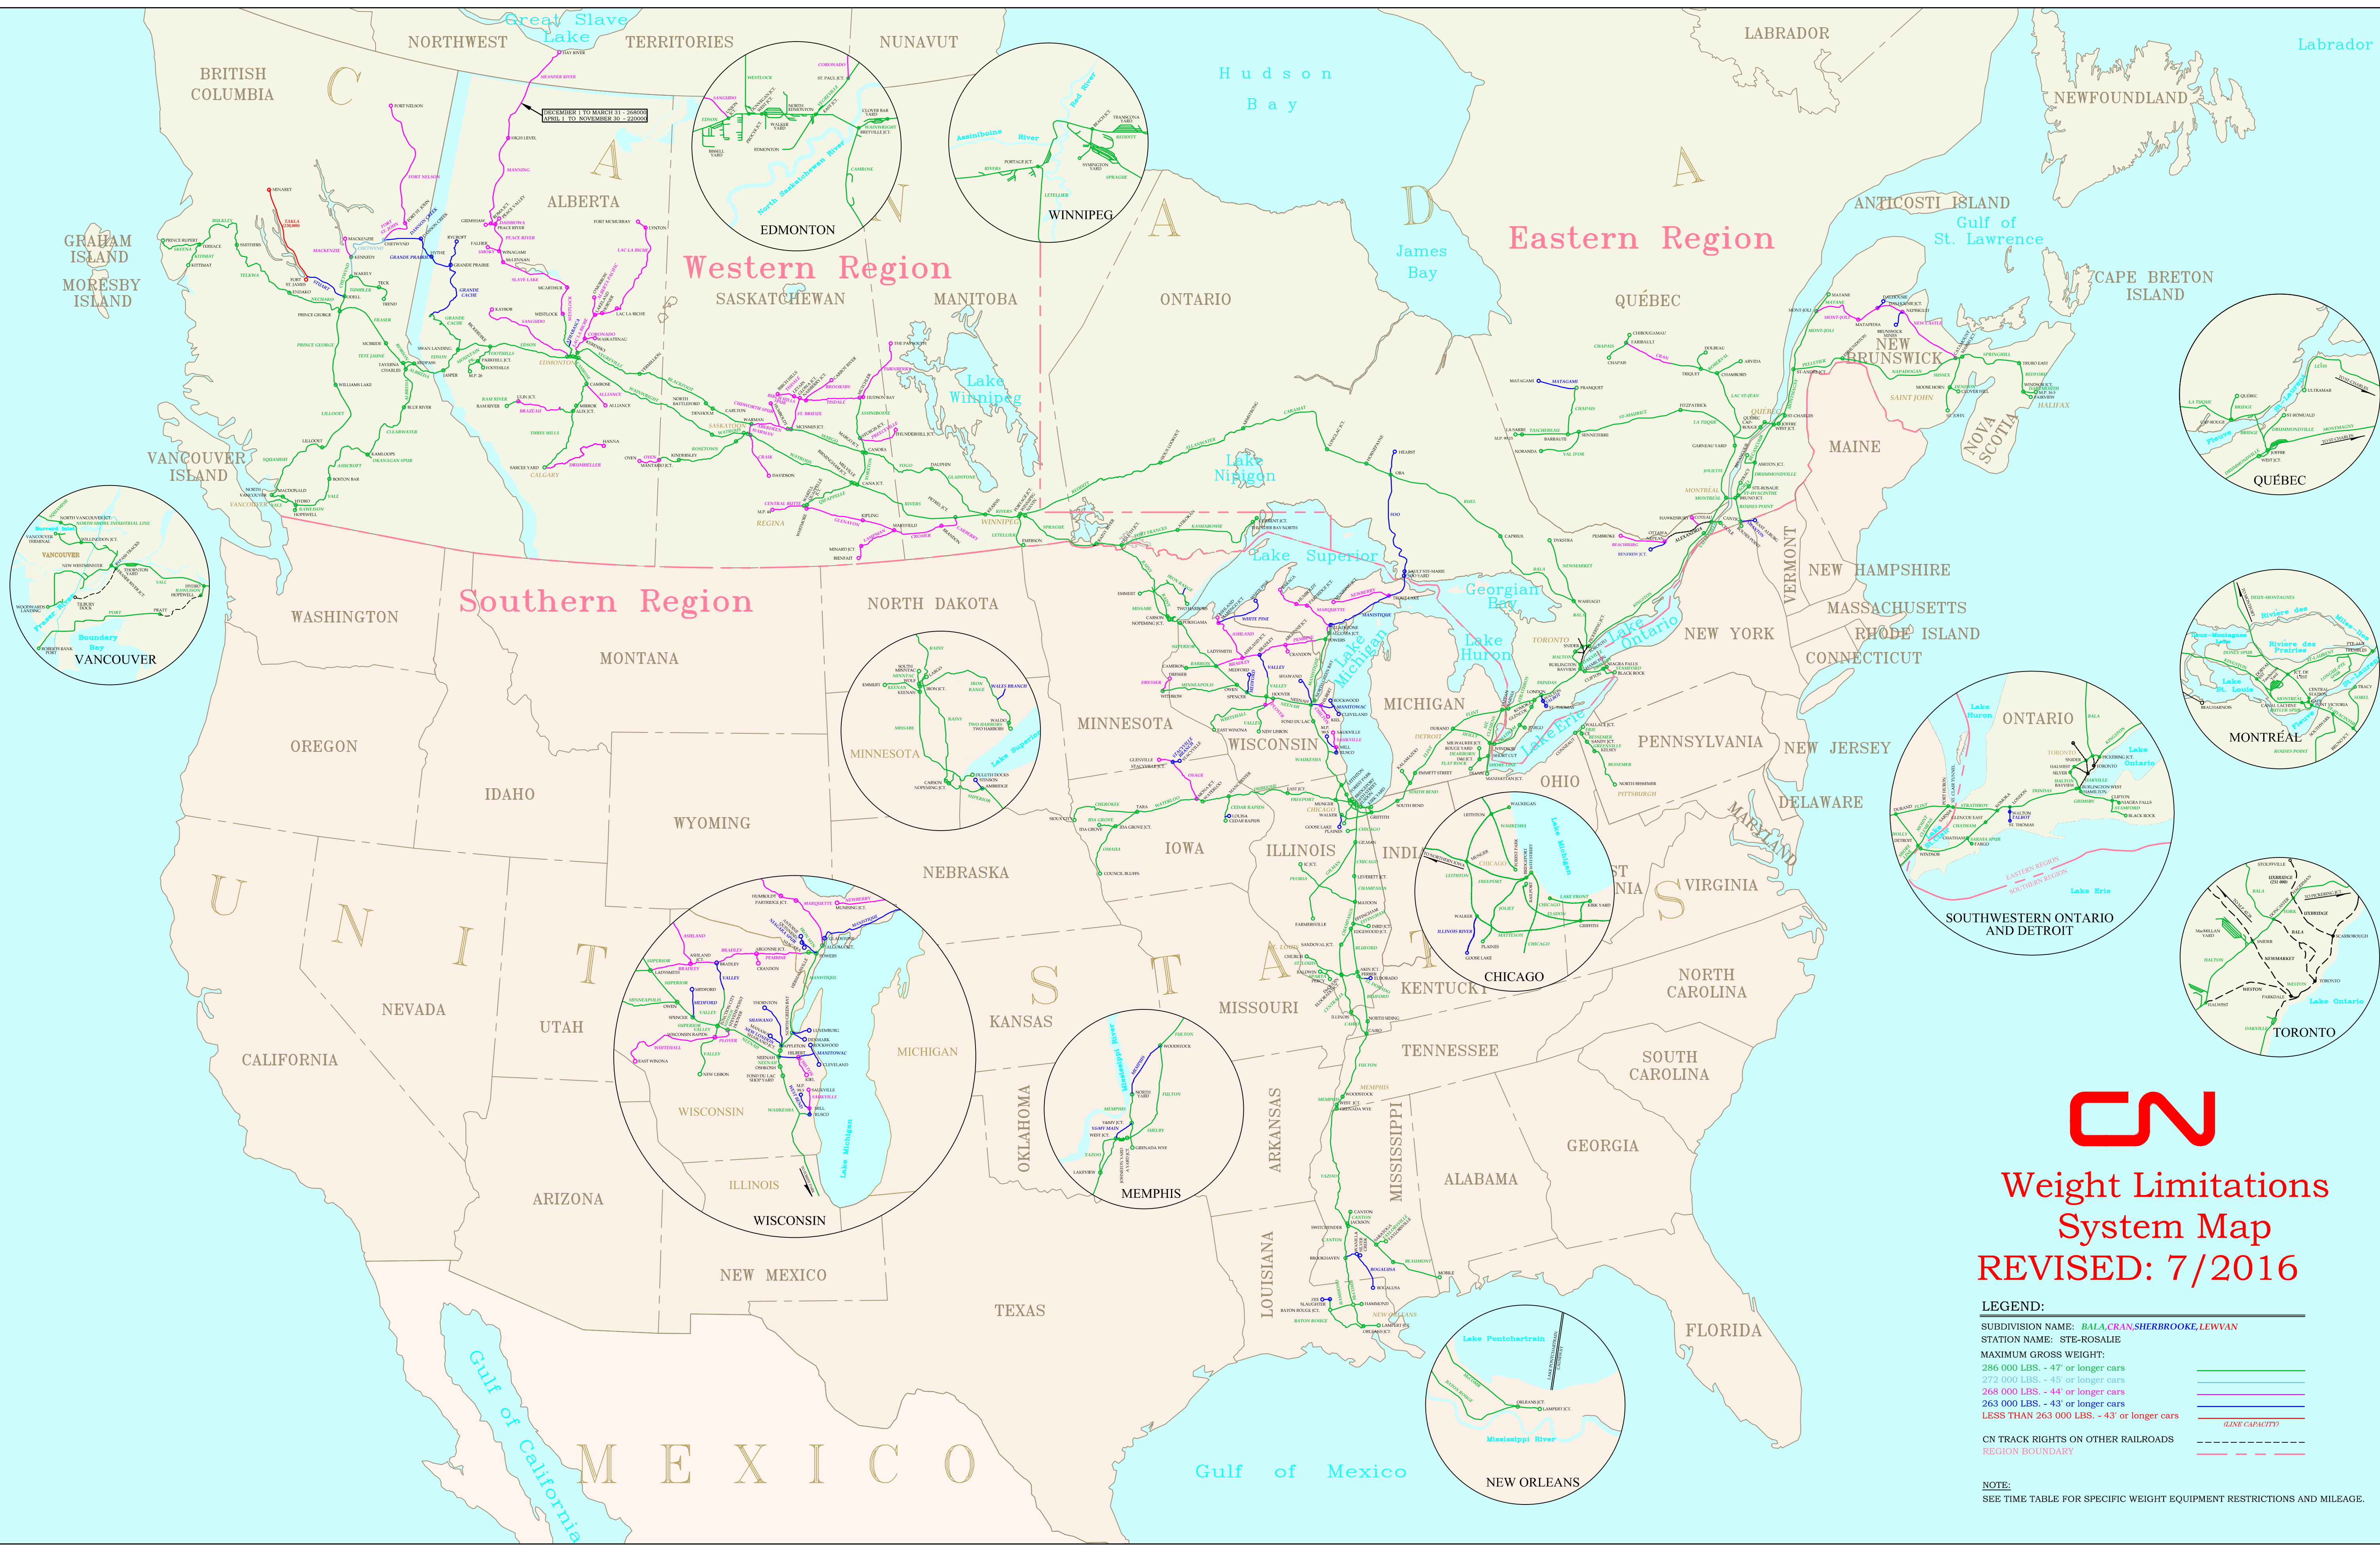

PACIFIC OCEAN

ATLANTIC OCEAN

CN
Weight Limitations
System Map
REVISED: 7/2016

LEGEND:
 SUBDIVISION NAME: BALA, CRAN, SHERBROOKE, LEWVAN
 STATION NAME: STE-ROSALIE
 MAXIMUM GROSS WEIGHT:
 286 000 LBS. - 47' or longer cars
 272 000 LBS. - 45' or longer cars
 268 000 LBS. - 44' or longer cars
 263 000 LBS. - 43' or longer cars
 LESS THAN 263 000 LBS. - 43' or longer cars
 CN TRACK RIGHTS ON OTHER RAILROADS
 REGION BOUNDARY

NOTE:
 SEE TIME TABLE FOR SPECIFIC WEIGHT EQUIPMENT RESTRICTIONS AND MILEAGE.