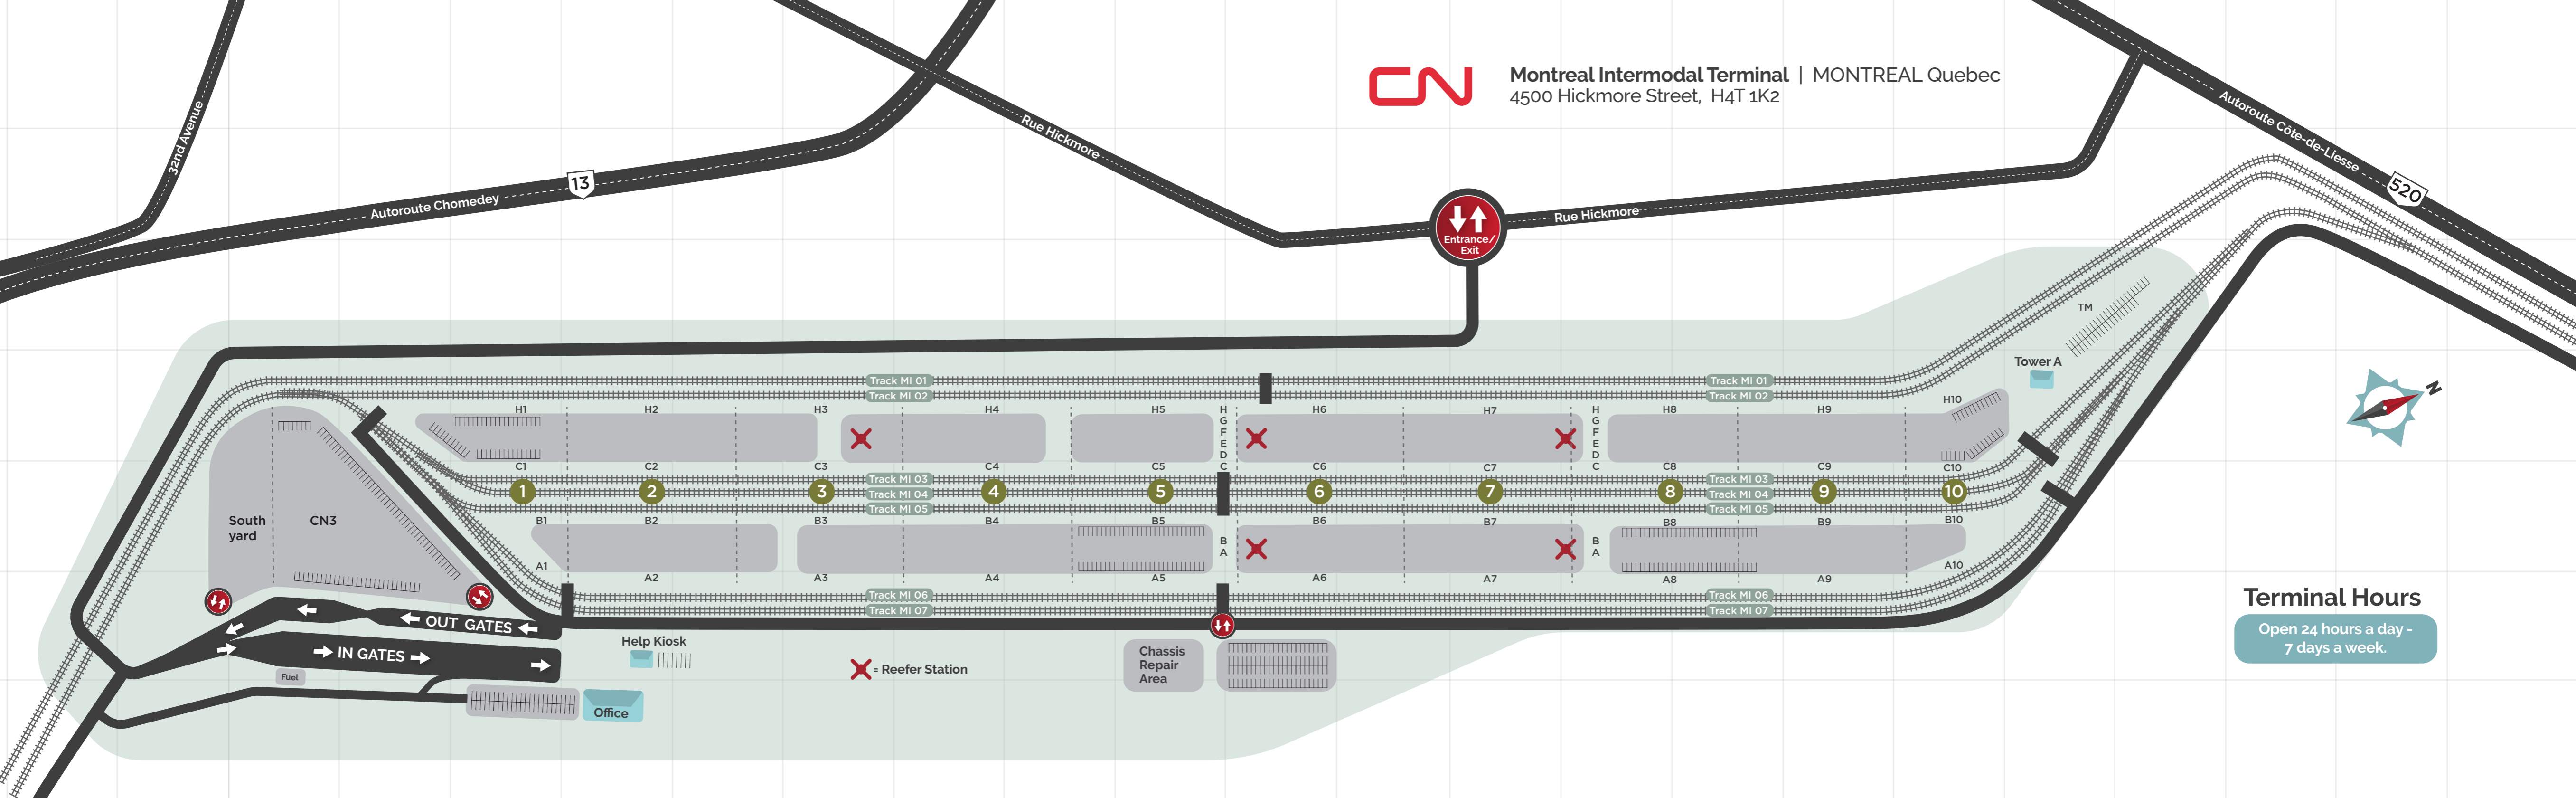

Montreal Intermodal Terminal | MONTREAL Quebec
4500 Hickmore Street, H4T 1K2

Entrance/Exit

Terminal Hours

Open 24 hours a day -
7 days a week.