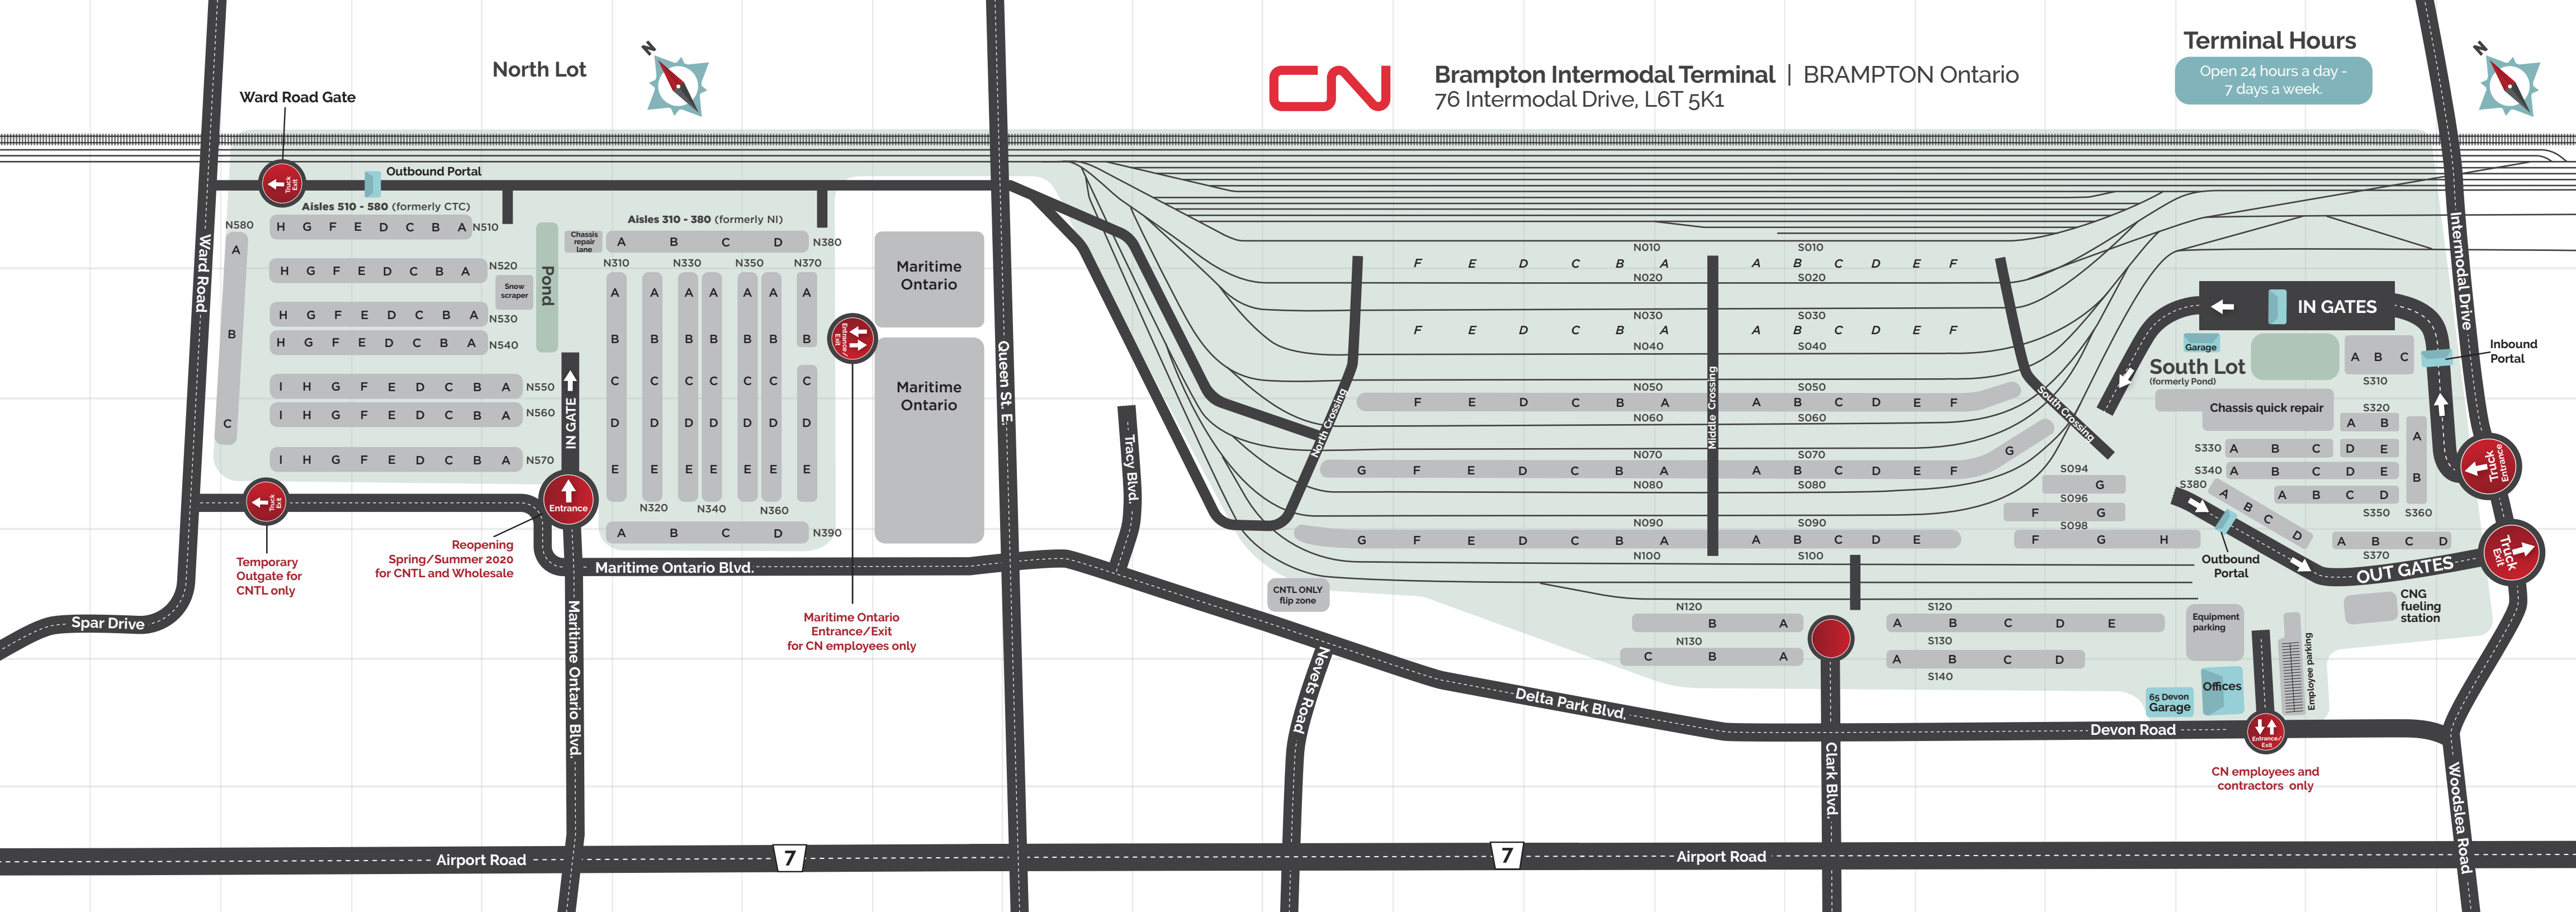

Brampton Intermodal Terminal | BRAMPTON Ontario
76 Intermodal Drive, L6T 5K1

Terminal Hours

Open 24 hours a day -
7 days a week.

North Lot

Ward Road Gate

Outbound Portal

Aisles 510 - 580 (formerly CTC)

Aisles 310 - 380 (formerly NI)

Maritime Ontario

Maritime Ontario

IN GATES

South Lot
(formerly Pond)

Inbound Portal

Chassis quick repair

Outbound Portal

OUT GATES

CNG fueling station

65 Devon Garage

Offices

Employee parking

Equipment parking

Employee parking

Employee parking

Employee parking

Temporary Outgate for CNTL only

Reopening Spring/Summer 2020 for CNTL and Wholesale

Maritime Ontario Entrance/Exit for CN employees only

CN employees and contractors only

Airport Road

7

7

Airport Road

Woodstlea Road

Maritime Ontario Blvd.

Maritime Ontario Blvd.

Delta Park Blvd.

Devon Road

Clark Blvd.

Nevels Road

Tracy Blvd.

Queen St. E.

Intermodal Drive

Ward Road

Maritime Ontario Blvd.

Maritime Ontario Blvd.

Delta Park Blvd.

Devon Road

Clark Blvd.

Nevels Road

Tracy Blvd.

Queen St. E.

Intermodal Drive

Ward Road

Temporary Outgate for CNTL only

Reopening Spring/Summer 2020 for CNTL and Wholesale

Maritime Ontario Entrance/Exit for CN employees only

CN employees and contractors only

Airport Road

7

7

Airport Road

Woodstlea Road

Maritime Ontario Blvd.

Maritime Ontario Blvd.

Delta Park Blvd.

Devon Road

Clark Blvd.

Nevels Road

Tracy Blvd.

Queen St. E.

Intermodal Drive

Ward Road