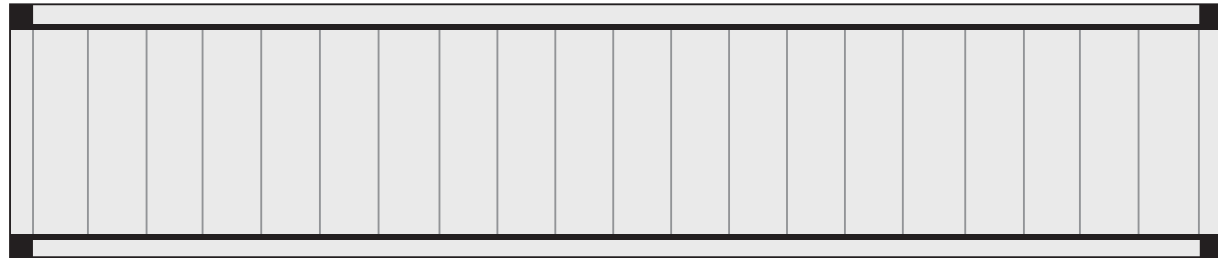

INTERMODAL

Overseas Equipment
Used for all types of freight

40-FOOT CONTAINER

Description	Usable Cube	Interior Dimensions			Door Opening		Palletized Loads
		Length	Width	Height	Width	Height	
40-foot Container	2,395 cu. ft.	39' 6"	92"	94"	90"	92"	48" X 40" Units 20 48" X 42" Units 20
40-foot Container Hi-Cube	2,689 cu. ft.	39' 6"	92"	106"	90"	101"	48" X 40" Units 20 48" X 42" Units 20